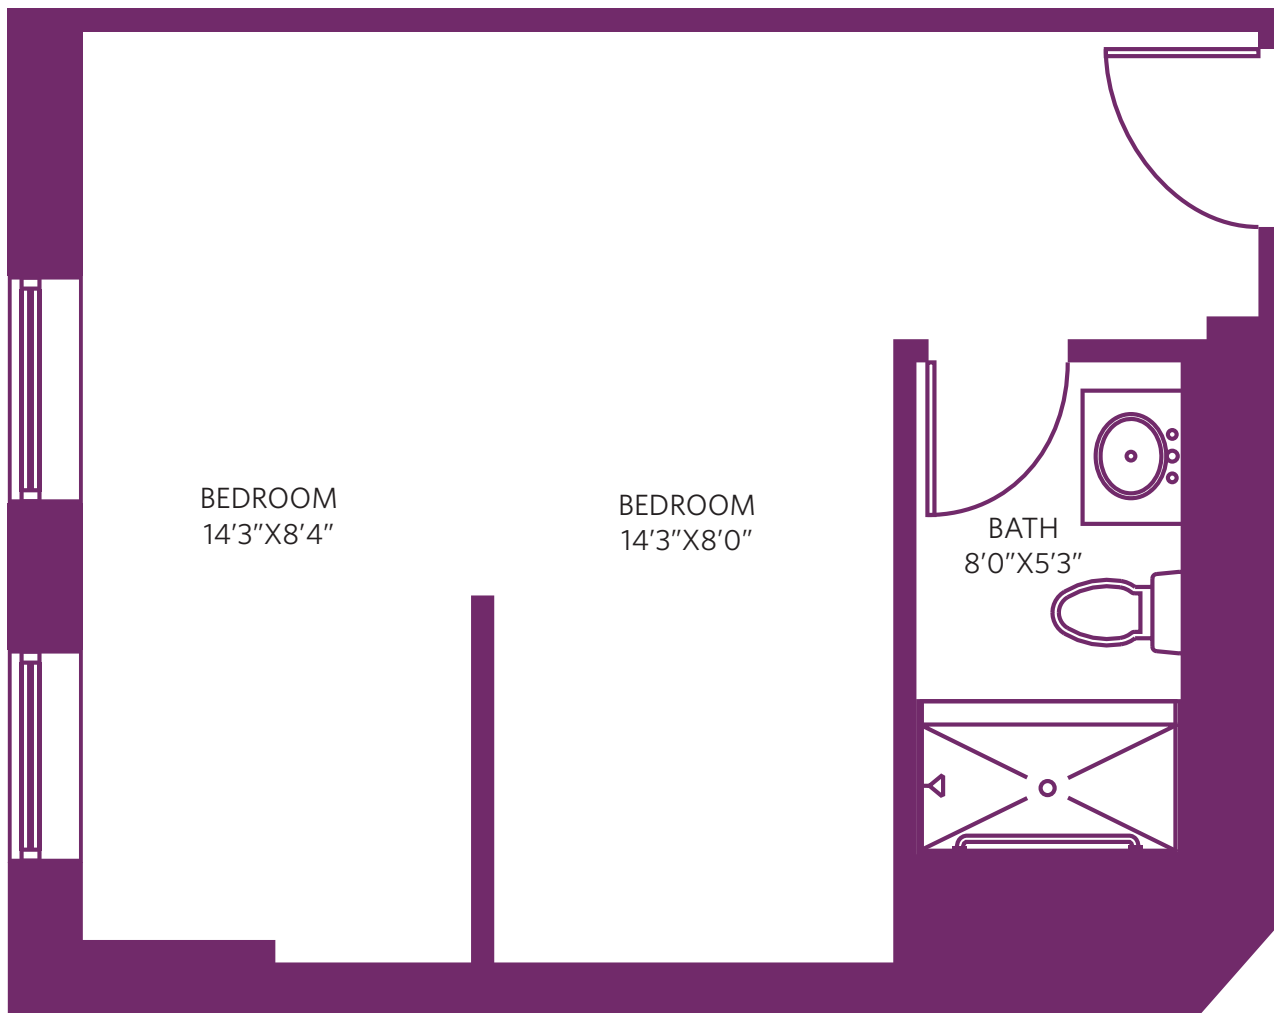

## 1 BEDROOM/CORNER

444 Square Feet

All dimensions are approximate.

## LARGE SINGLE

360 Square Feet

All dimensions are approximate.

## STUDIO B

338 Square Feet

All dimensions are approximate.

## STUDIO D

312 Square Feet

All dimensions are approximate.