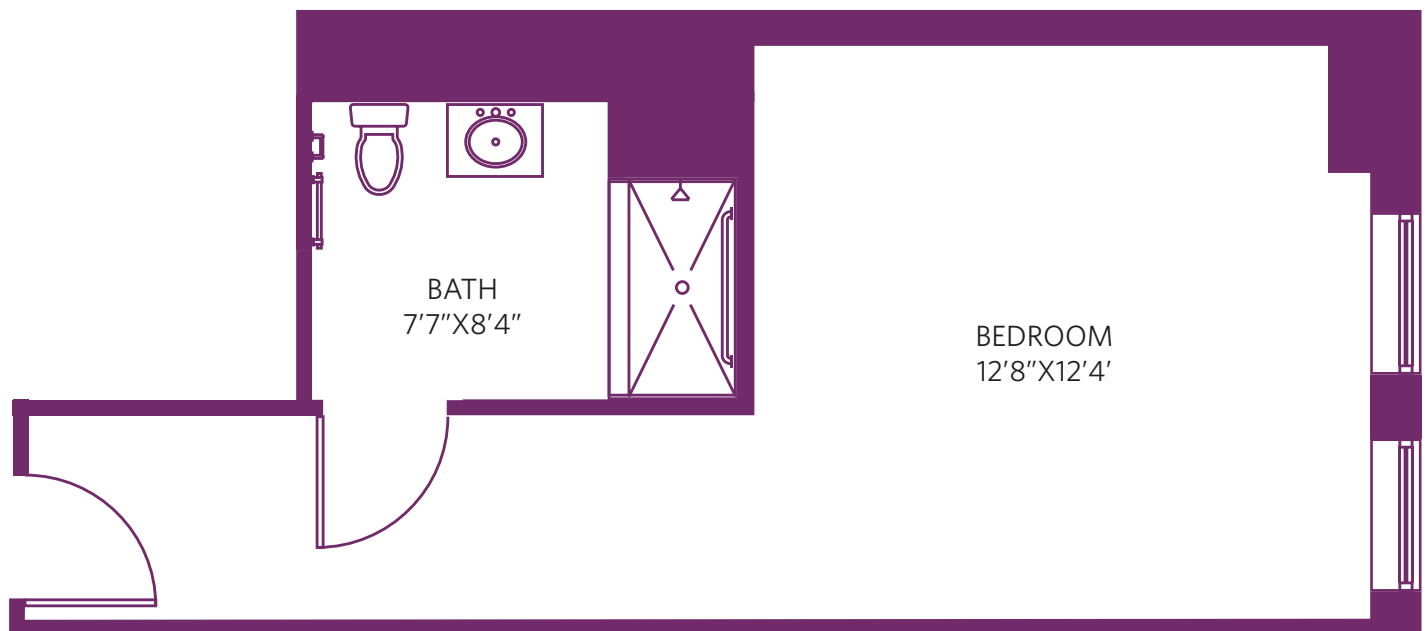

FEEL RIGHT
AT HOME

UPMC | SENIOR
COMMUNITIES

CANTERBURY PLACE

STUDIO D

312 Square Feet

All dimensions are approximate.

CANTERBURY PLACE

310 Fisk Street
Pittsburgh, PA 1520
UPMCSeniorCommunities.com

SRLIV503012 SR/NC 12/16

© 2016 UPMC

UPMC
LIFE CHANGING MEDICINE