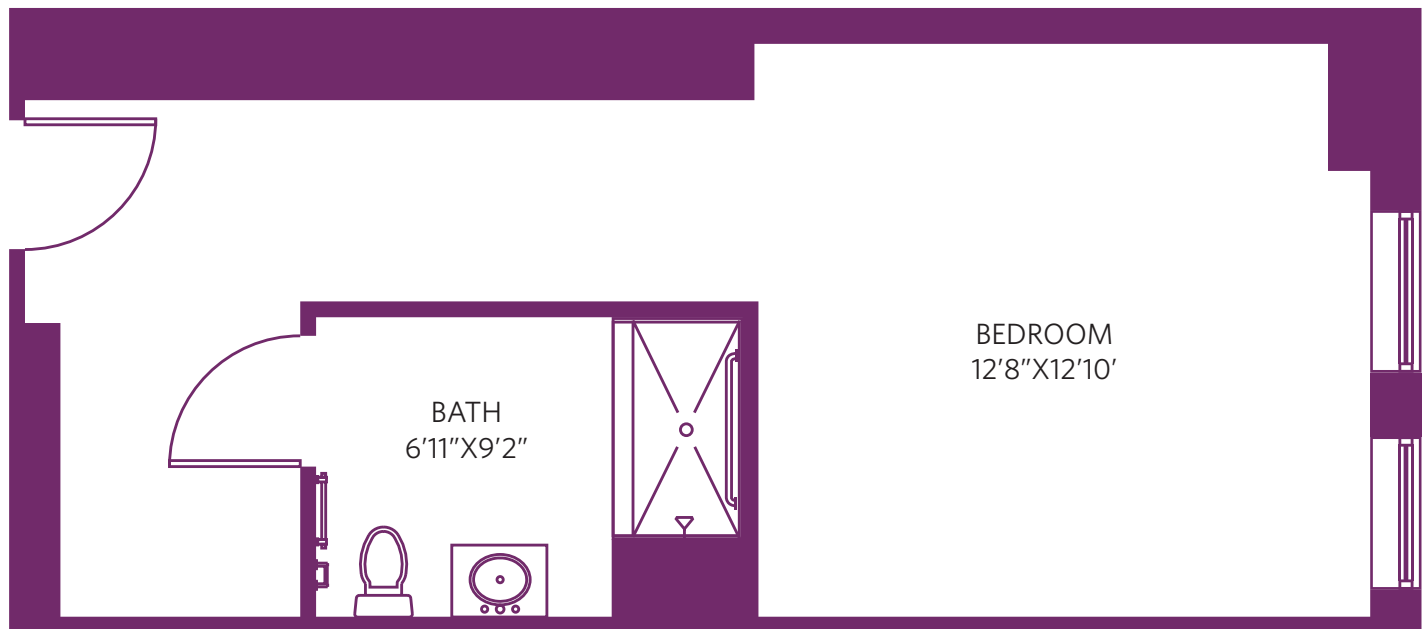

FEEL RIGHT
AT HOME

UPMC | SENIOR
COMMUNITIES

CANTERBURY PLACE

STUDIO D

312 Square Feet

All dimensions are approximate.

CANTERBURY PLACE

310 Fisk Street
Pittsburgh, PA 1520
UPMCSeniorCommunities.com

SRLIV503012 SR/NC 12/16

© 2016 UPMC

UPMC
LIFE CHANGING MEDICINE