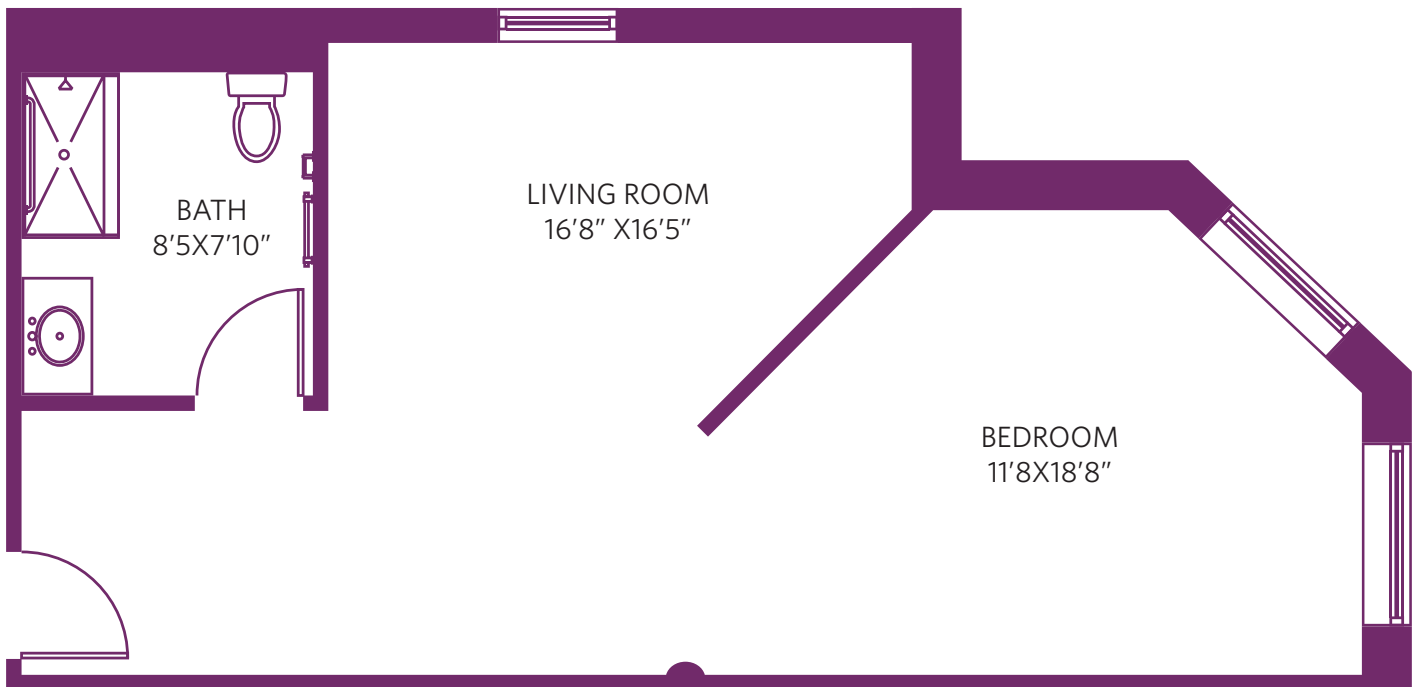

FEEL RIGHT
AT HOME

UPMC | SENIOR
COMMUNITIES

CANTERBURY PLACE

DELUXE SUITE

551 Square Feet

All dimensions are approximate.

CANTERBURY PLACE

310 Fisk Street
Pittsburgh, PA 1520
UPMCSeniorCommunities.com

SRLIV503012 SR/NC 12/16

© 2016 UPMC

UPMC
LIFE CHANGING MEDICINE