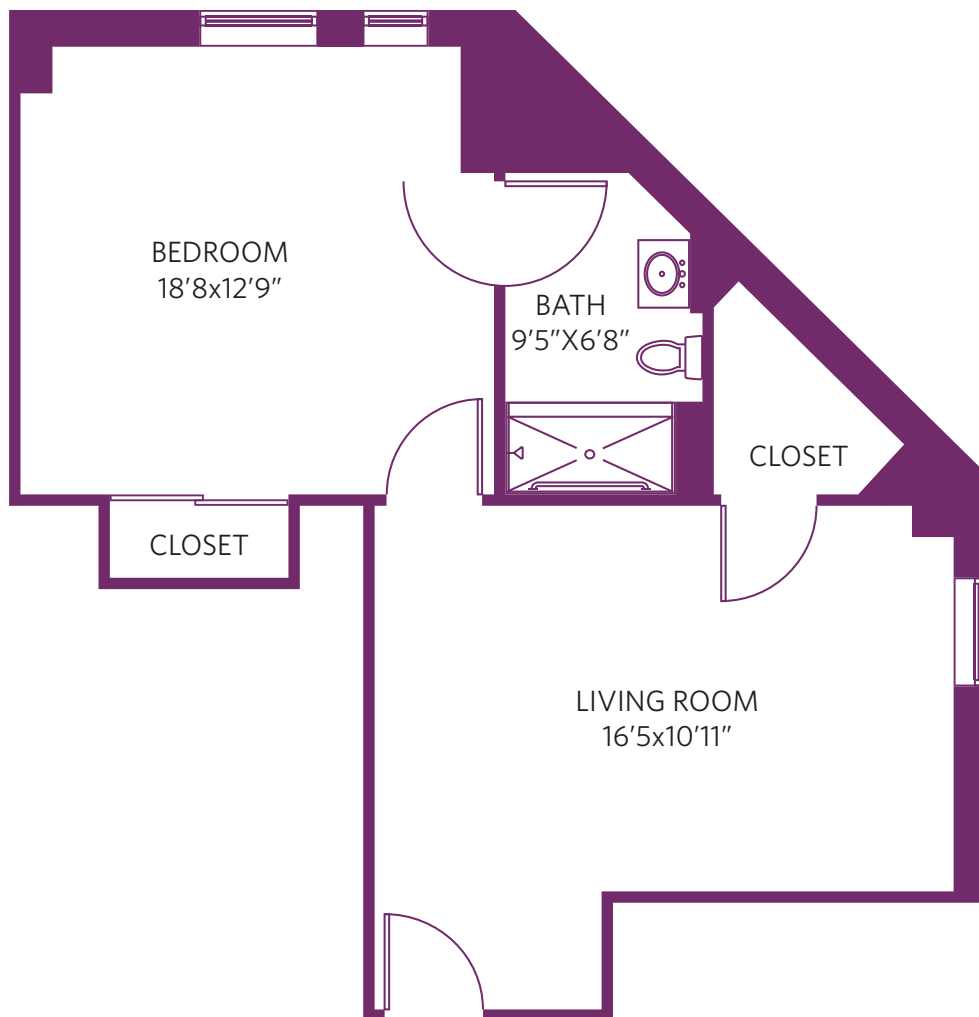

## 1 BEDROOM/CORNER

444 Square Feet

All dimensions are approximate.

## LARGE SINGLE

360 Square Feet

All dimensions are approximate.

## STUDIO B

338 Square Feet

All dimensions are approximate.