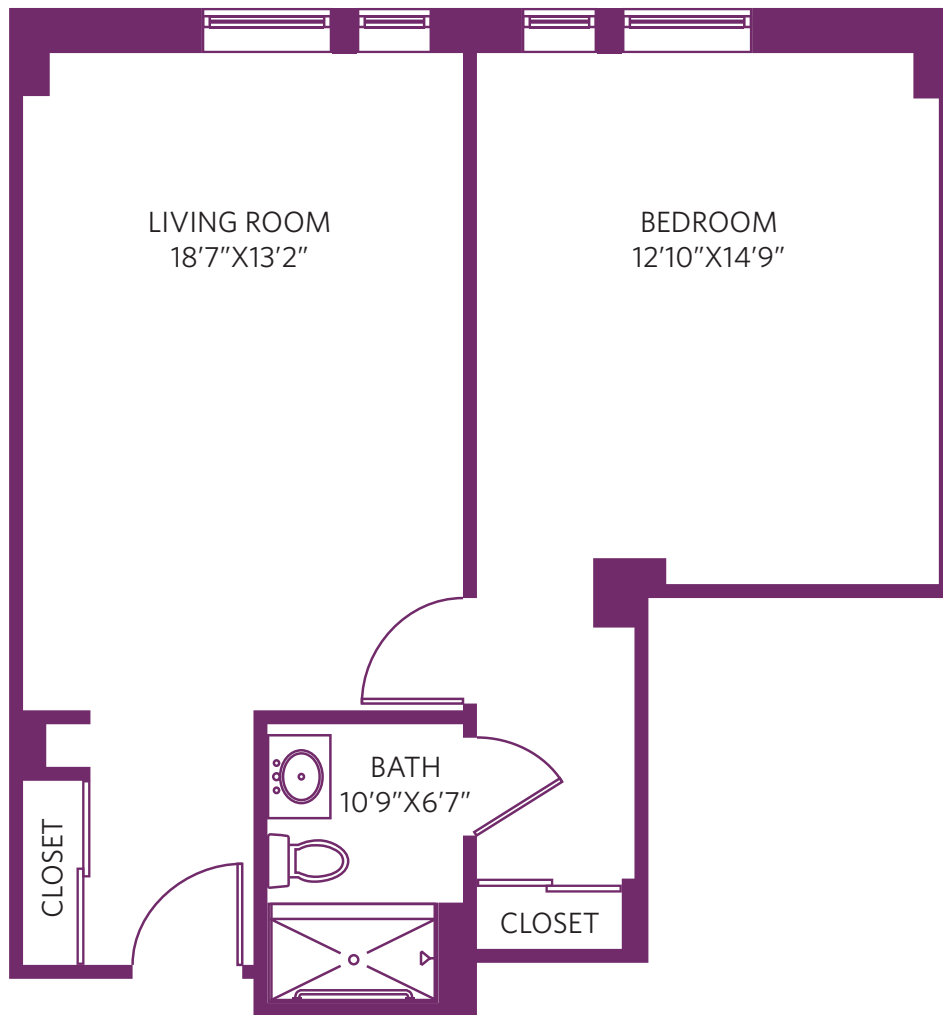

FEEL RIGHT
AT HOME

UPMC | SENIOR
COMMUNITIES

CANTERBURY PLACE

STANDARD 1 BEDROOM

575 Square Feet

All dimensions are approximate.

CANTERBURY PLACE

310 Fisk Street
Pittsburgh, PA 1520
UPMCSeniorCommunities.com

SRLIV503012 SR/NC 12/16

© 2016 UPMC

UPMC
LIFE CHANGING MEDICINE