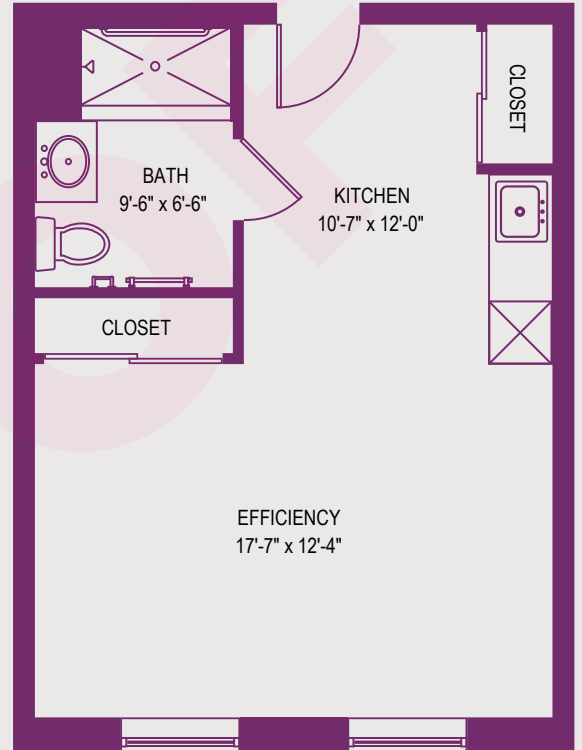

**FEEL RIGHT
AT HOME**

**UPMC | SENIOR
COMMUNITIES**

VANADIUM WOODS VILLAGE

1 BEDROOM "B"
608 Square Feet

EFFICIENCY "H"
438 Square Feet

2 BEDROOM "A"
973 Square Feet

VANADIUM WOODS VILLAGE

50 Vanadium Road
Bridgeville, PA 15017
UPMCSeniorCommunities.com