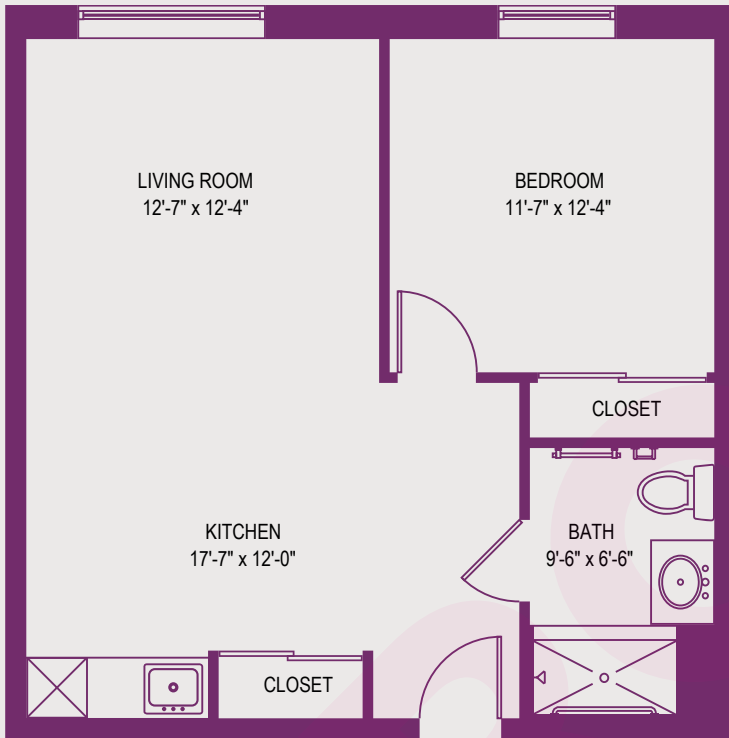

**FEEL RIGHT
AT HOME**

**UPMC | SENIOR
COMMUNITIES**

VANADIUM WOODS VILLAGE

1 BEDROOM "B"
608 Square Feet

EFFICIENCY "H"
438 Square Feet

2 BEDROOM "A"
973 Square Feet

VANADIUM WOODS VILLAGE

50 Vanadium Road
Bridgeville, PA 15017
UPMCSeniorCommunities.com