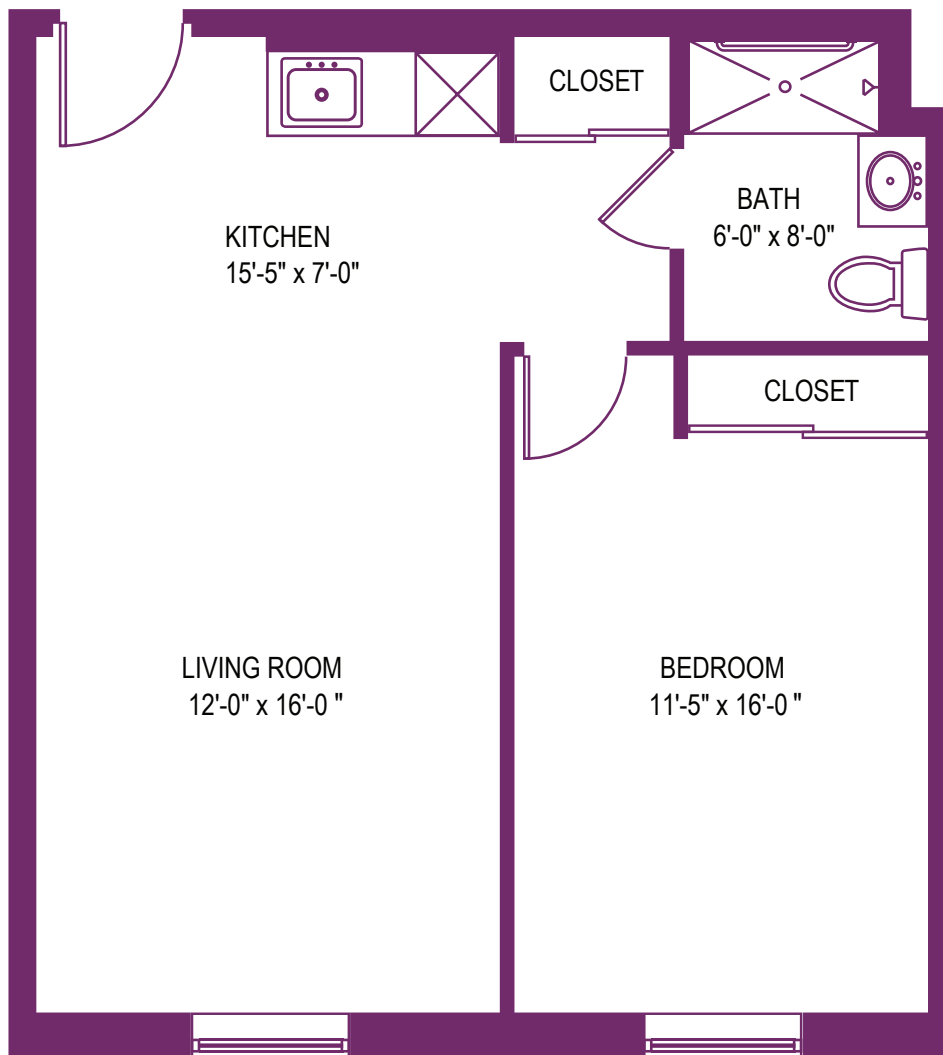

APARTMENT "I"
560 Square Feet

SENECA HILLS VILLAGE

5350 Saltsburg Road
Verona, PA 15147
UPMCSeniorCommunities.com

SRLIV501858 SR/NC 11/16

© 2016 UPMC

UPMC
LIFE CHANGING MEDICINE

FEEL RIGHT
AT HOME

UPMC | SENIOR
COMMUNITIES