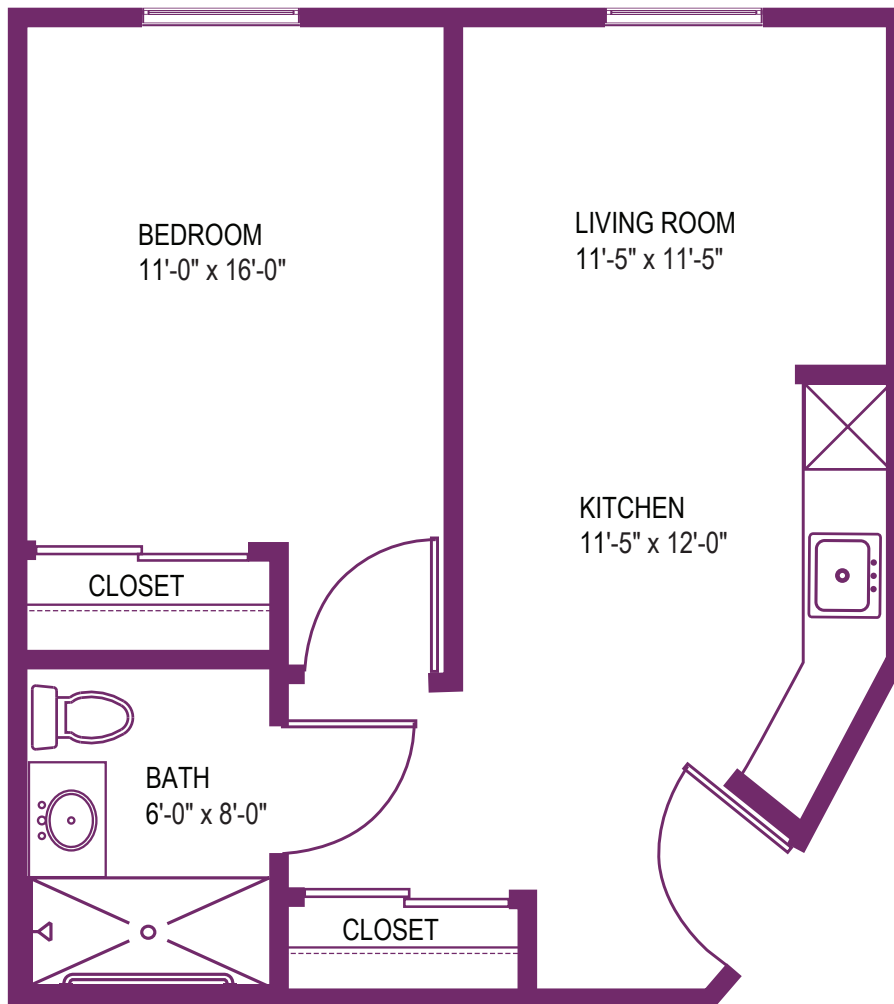

APARTMENT "F"

540 Square Feet

SENECA HILLS VILLAGE

5350 Saltsburg Road
Verona, PA 15147
UPMCSeniorCommunities.com

SRLIV501858 SR/NC 11/16

© 2016 UPMC

UPMC
LIFE CHANGING MEDICINE

FEEL RIGHT
AT HOME