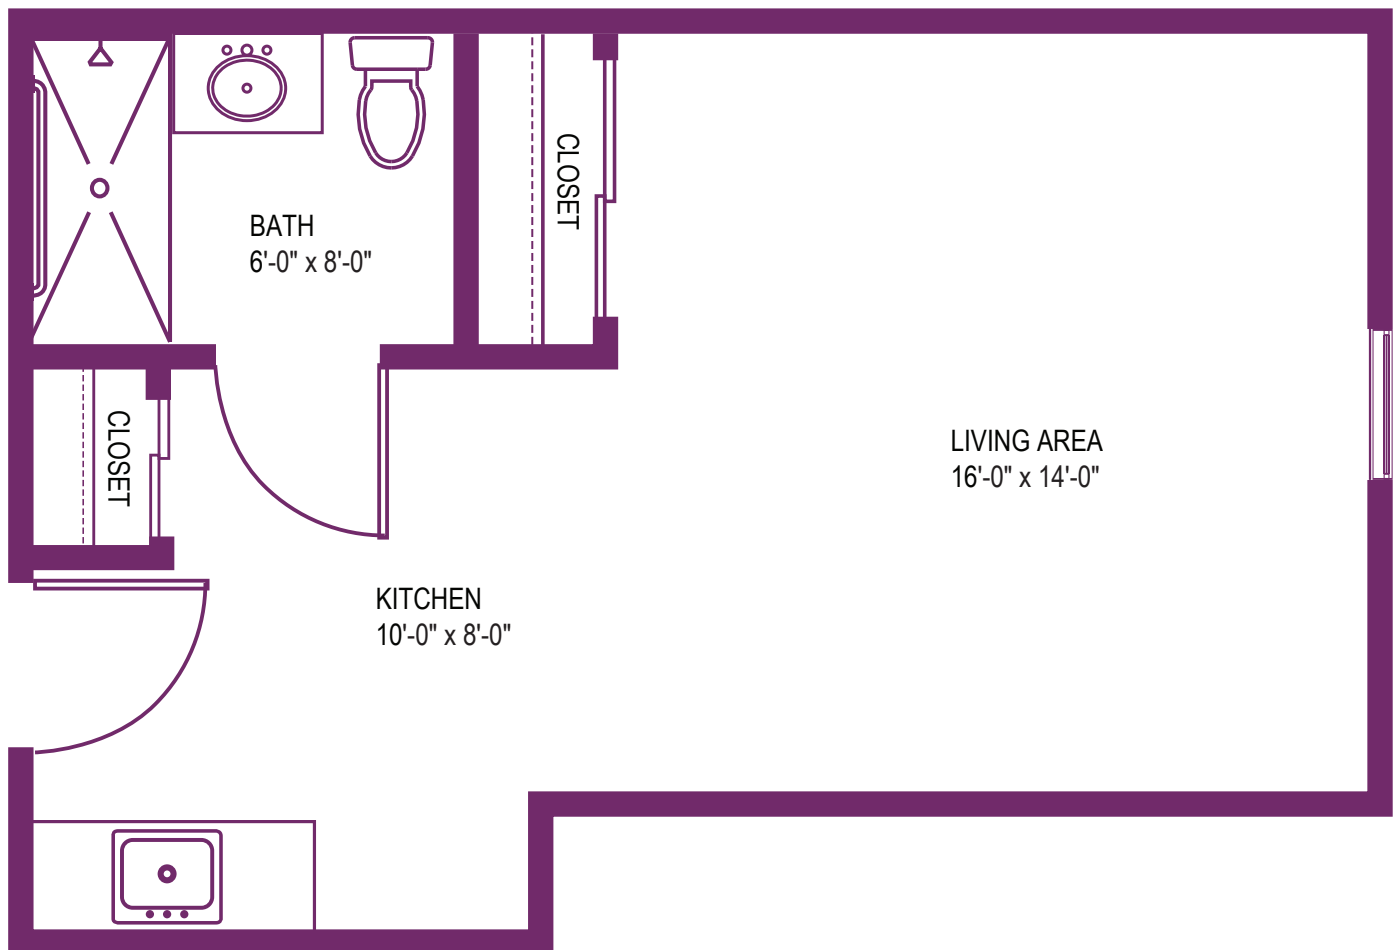

FEEL RIGHT
AT HOME

UPMC | SENIOR
COMMUNITIES

SENECA HILLS VILLAGE

APARTMENT "A"

370 Square Feet

SENECA HILLS VILLAGE

5350 Saltsburg Road
Verona, PA 15147

UPMCSeniorCommunities.com

SRLIV501858 SR/NC 11/16

© 2016 UPMC

UPMC
LIFE CHANGING MEDICINE

FEEL RIGHT
AT HOME

UPMC | SENIOR
COMMUNITIES

SENECA HILLS VILLAGE

APARTMENT "B"

438 Square Feet