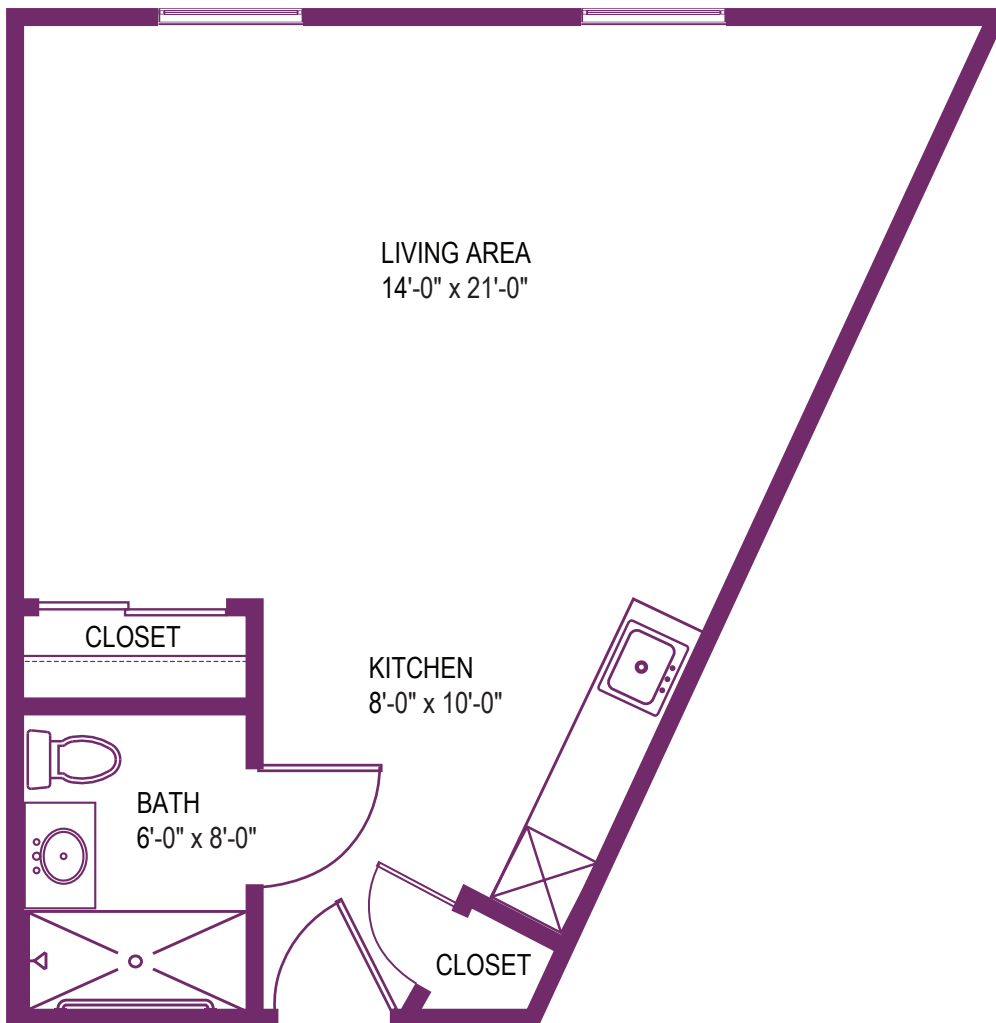

FEEL RIGHT
AT HOME

UPMC | SENIOR
COMMUNITIES

SENECA HILLS VILLAGE

APARTMENT "C"

454 Square Feet

SENECA HILLS VILLAGE

5350 Saltsburg Road
Verona, PA 15147
UPMCSeniorCommunities.com

SRLIV501858 SR/NC 11/16

© 2016 UPMC

UPMC
LIFE CHANGING MEDICINE