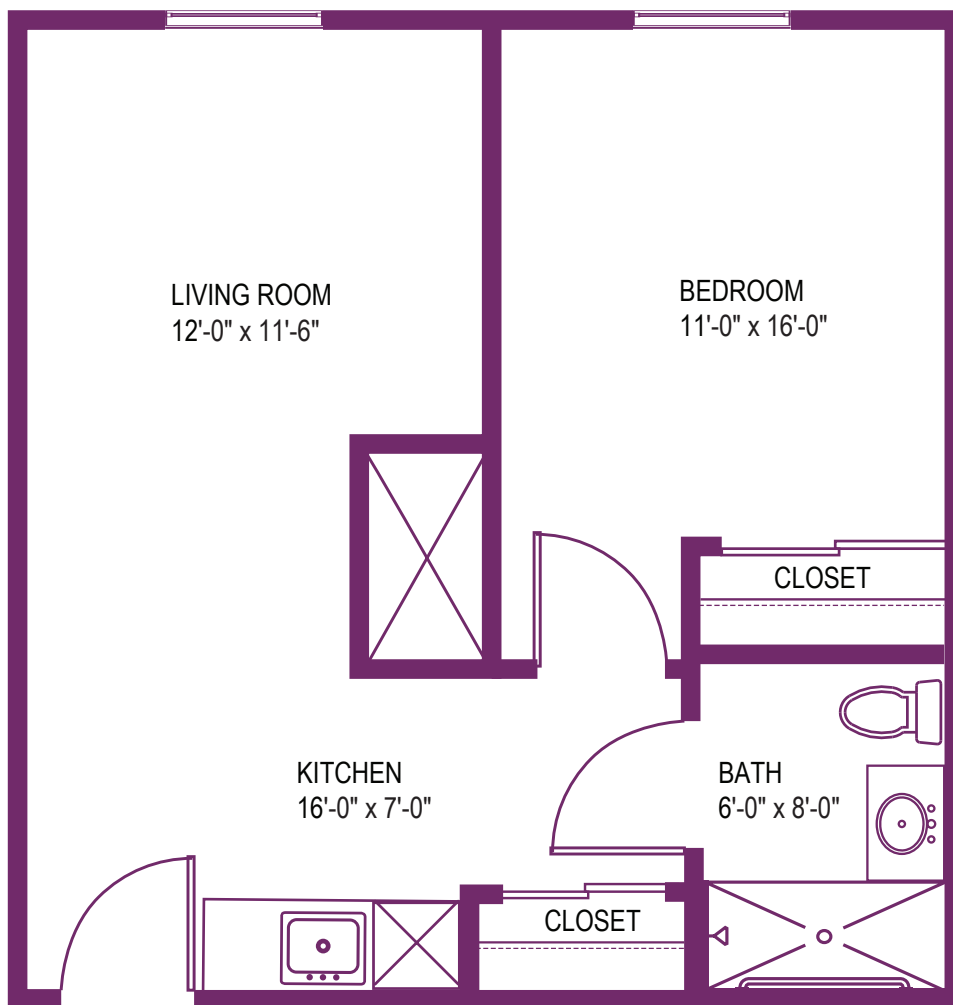

© 2016 UPMC

UPMC
LIFE CHANGING MEDICINE

FEEL RIGHT
AT HOME

UPMC | SENIOR
COMMUNITIES

SENECA HILLS VILLAGE

APARTMENT "E"

536 Square Feet

SENECA HILLS VILLAGE