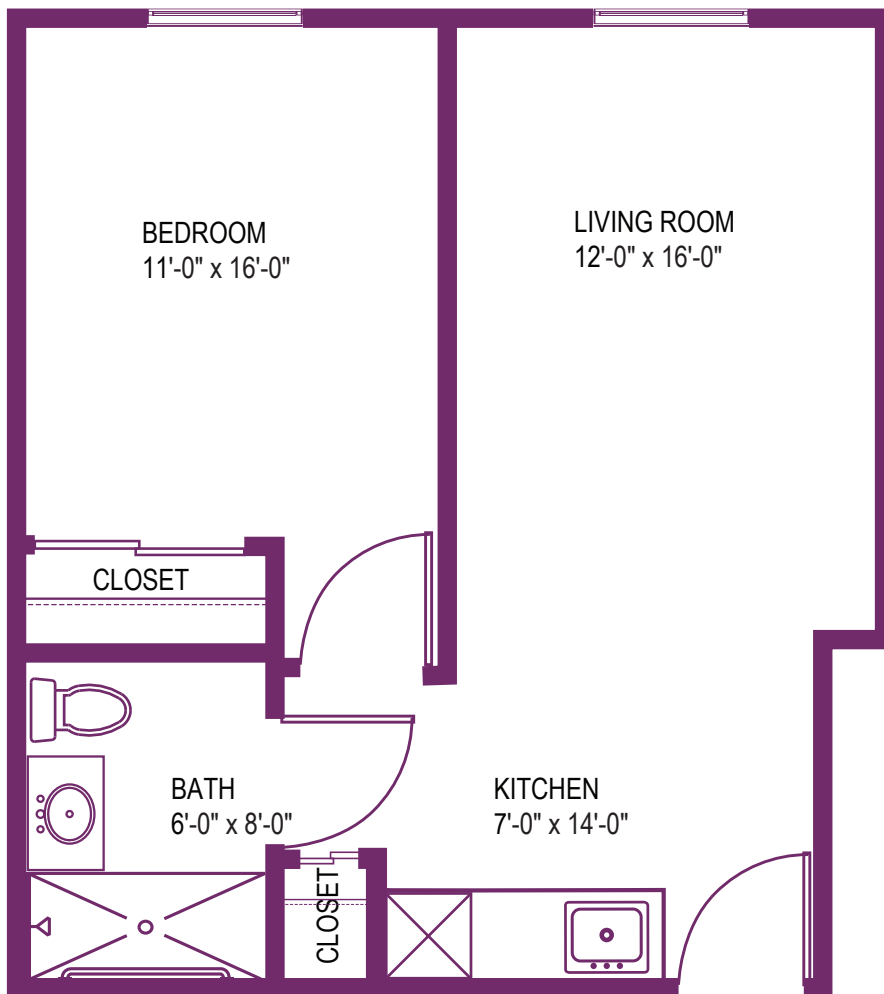

FEEL RIGHT
AT HOME

UPMC | SENIOR
COMMUNITIES

SENECA HILLS VILLAGE

APARTMENT "G"

550 Square Feet

SENECA HILLS VILLAGE

5350 Saltsburg Road
Verona, PA 15147

UPMCSeniorCommunities.com

SRLIV501858 SR/NC 11/16

© 2016 UPMC

UPMC
LIFE CHANGING MEDICINE