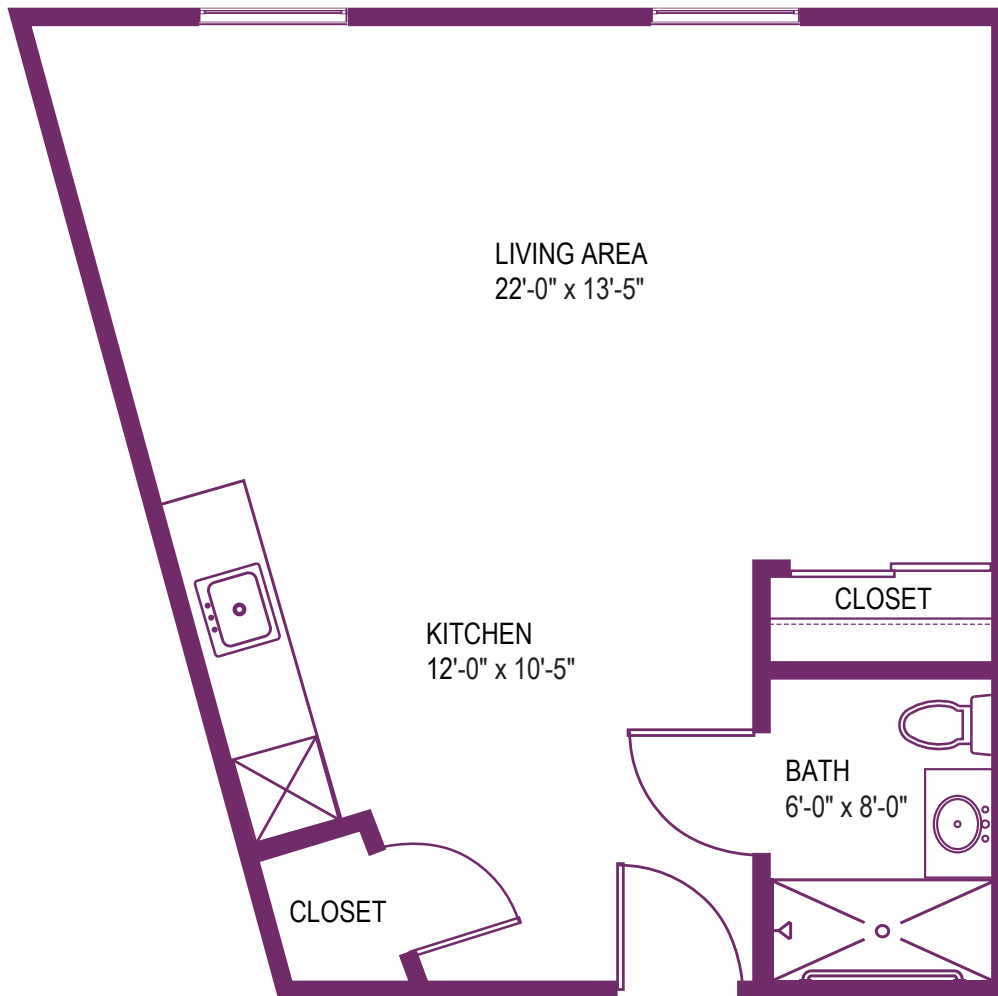

APARTMENT "C"

454 Square Feet

SENECA HILLS VILLAGE

5350 Saltsburg Road
Verona, PA 15147
UPMCSeniorCommunities.com

SRLIV501858 SR/NC 11/16

© 2016 UPMC

UPMC
LIFE CHANGING MEDICINE

FEEL RIGHT
AT HOME

UPMC | SENIOR
COMMUNITIES

SENECA HILLS VILLAGE

APARTMENT "D"

535 Square Feet

SENECA HILLS VILLAGE

5350 Saltsburg Road
Verona, PA 15147

UPMCSeniorCommunities.com

SRLIV501858 SR/NC 11/16