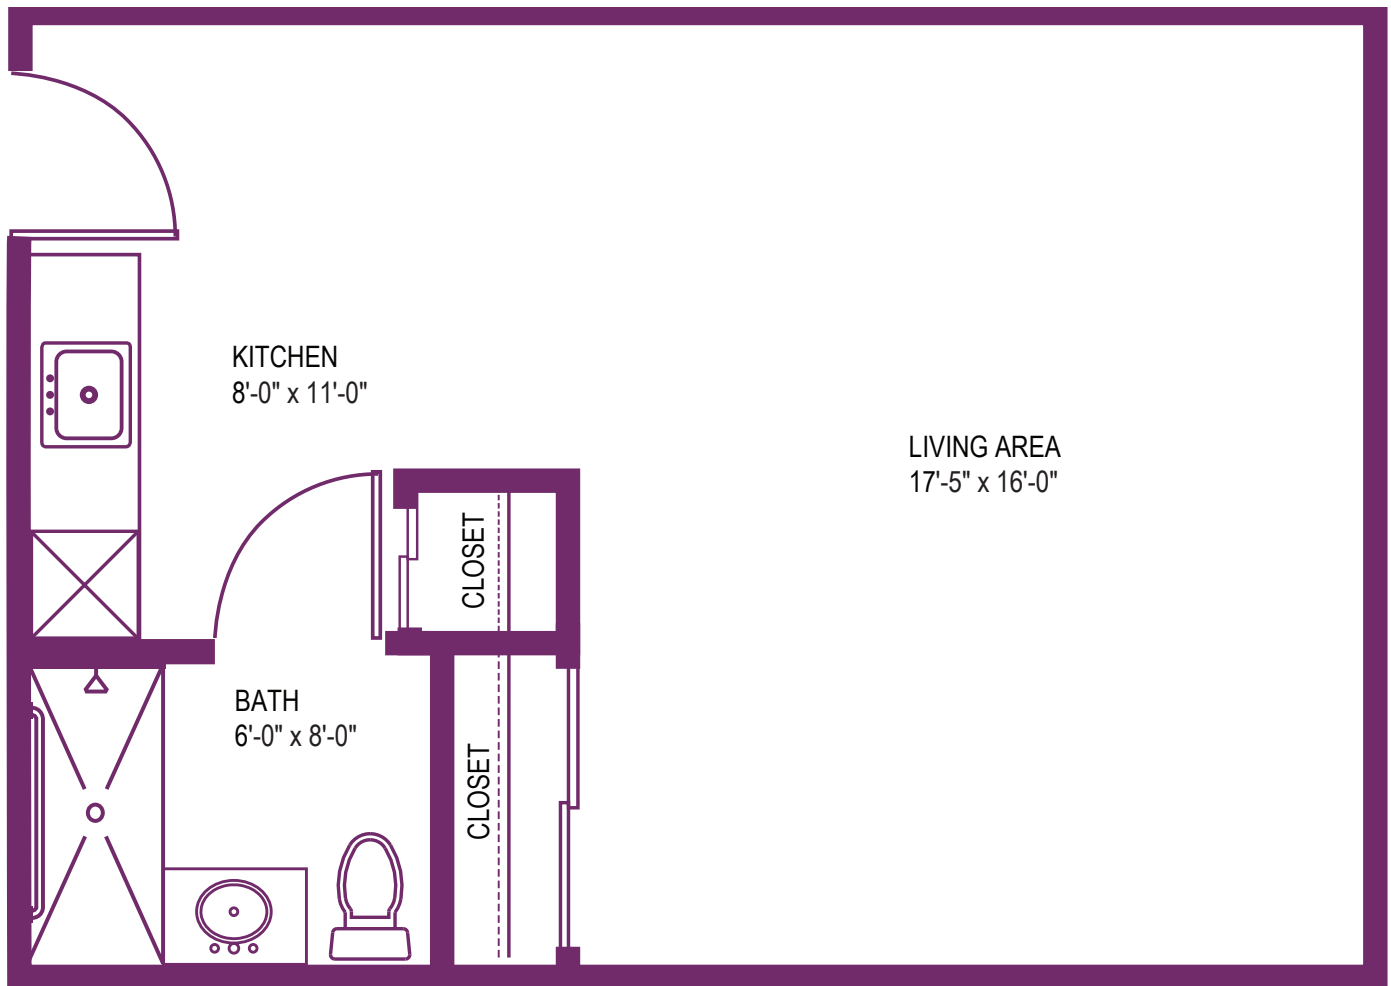

FEEL RIGHT
AT HOME

UPMC | SENIOR
COMMUNITIES

SENECA HILLS VILLAGE

APARTMENT "A"

370 Square Feet

SENECA HILLS VILLAGE

5350 Saltsburg Road
Verona, PA 15147

UPMCSeniorCommunities.com

SRLIV501858 SR/NC 11/16

© 2016 UPMC

UPMC
LIFE CHANGING MEDICINE

FEEL RIGHT
AT HOME

UPMC | SENIOR
COMMUNITIES

SENECA HILLS VILLAGE

APARTMENT "B"

438 Square Feet