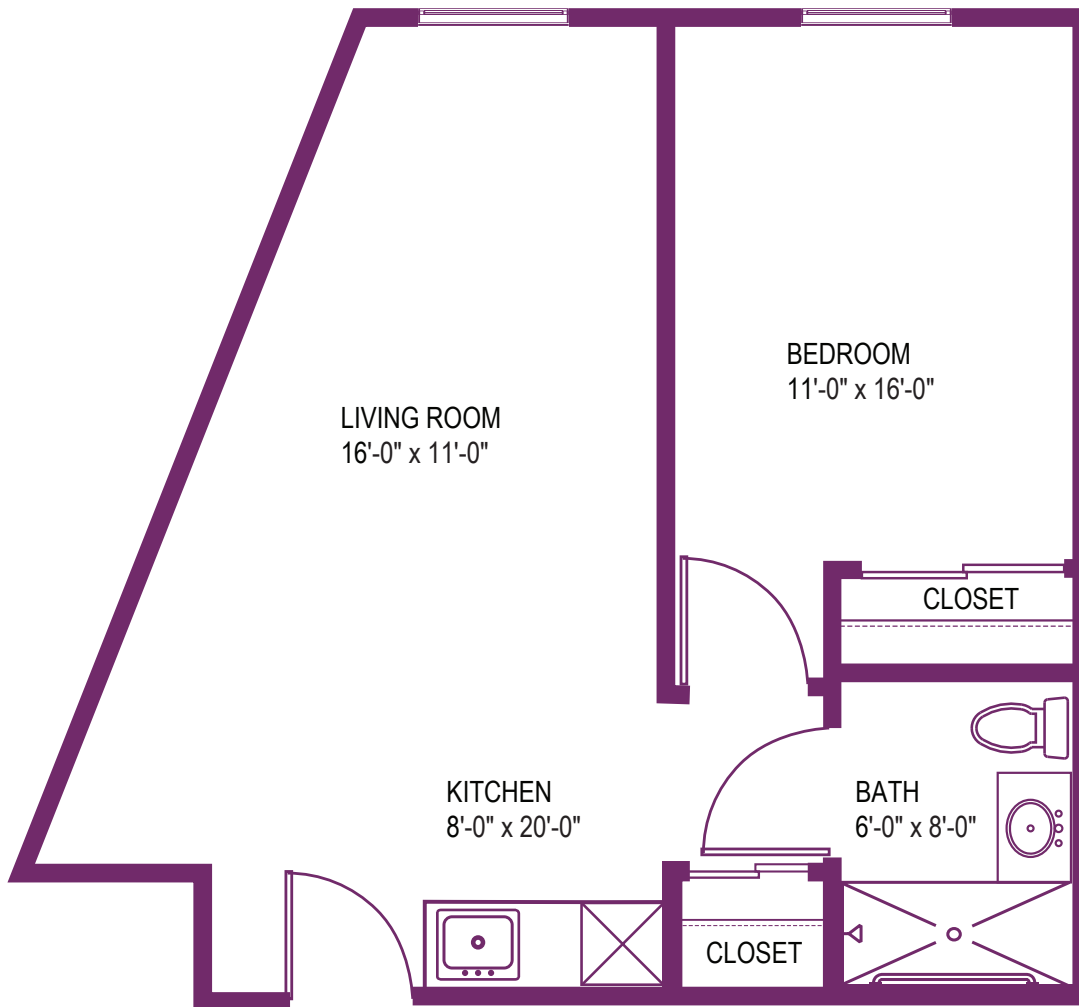

FEEL RIGHT
AT HOME

UPMC | SENIOR
COMMUNITIES

SENECA HILLS VILLAGE

APARTMENT "J"

563 Square Feet

SENECA HILLS VILLAGE

5350 Saltsburg Road
Verona, PA 15147
UPMCSeniorCommunities.com

SRLIV501858 SR/NC 11/16

© 2016 UPMC

UPMC
LIFE CHANGING MEDICINE