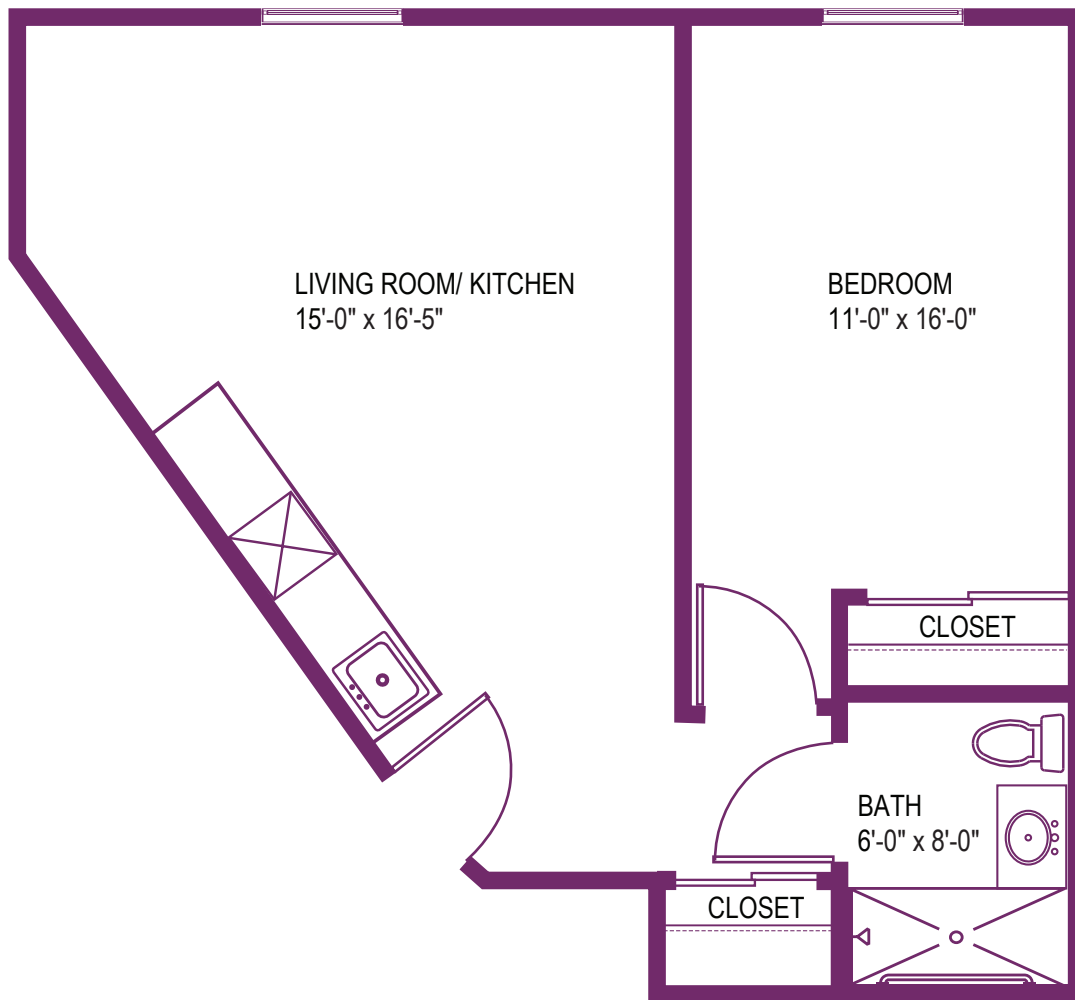

FEEL RIGHT
AT HOME

UPMC | SENIOR
COMMUNITIES

SENECA HILLS VILLAGE

APARTMENT "K"

576 Square Feet

SENECA HILLS VILLAGE

5350 Saltsburg Road
Verona, PA 15147
UPMCSeniorCommunities.com

SRLIV501858 SR/NC 11/16

© 2016 UPMC

UPMC
LIFE CHANGING MEDICINE