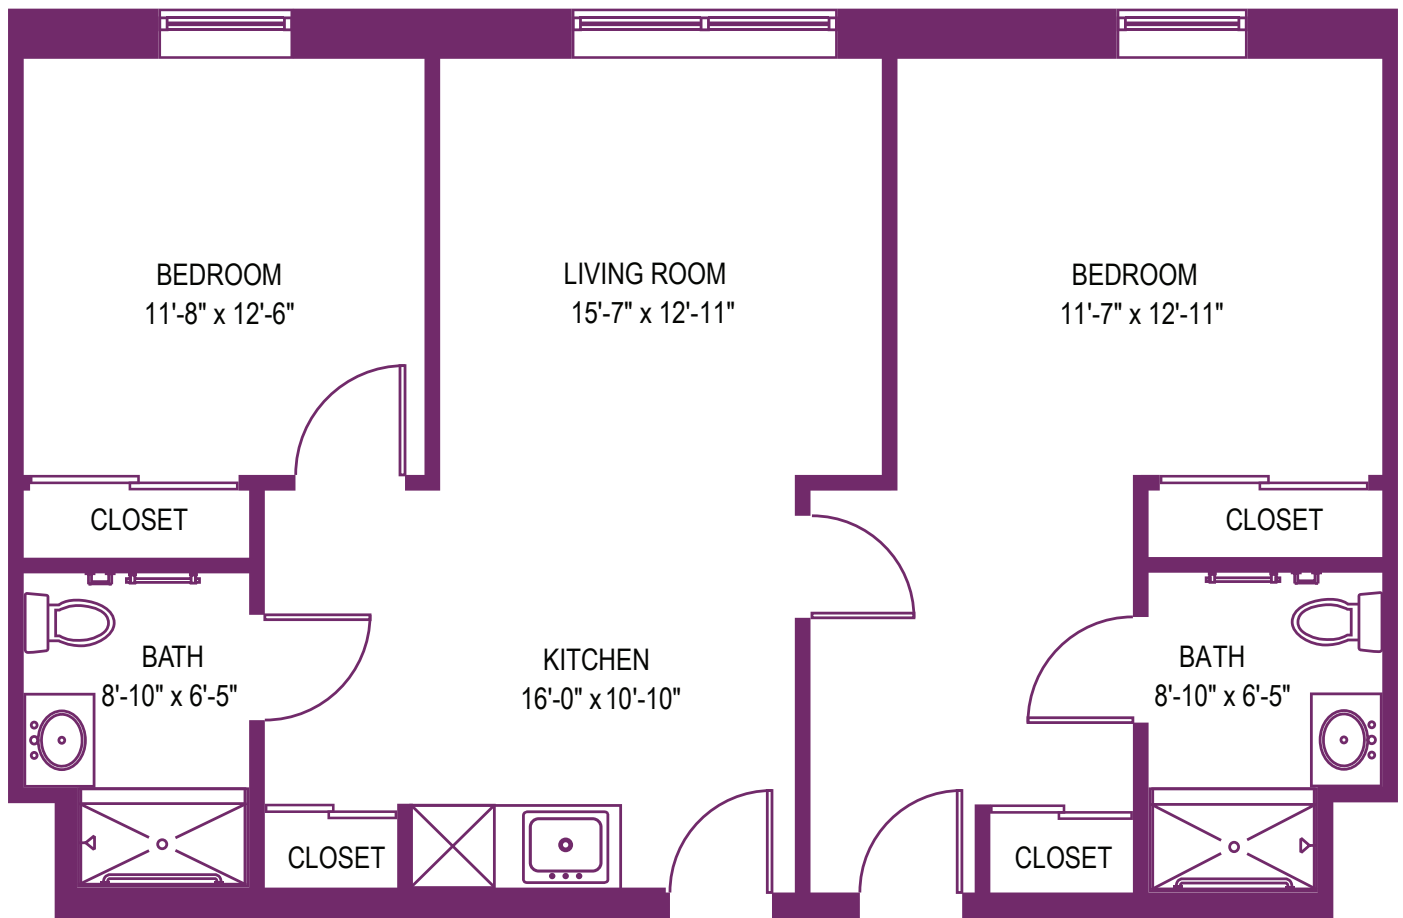

FEEL RIGHT
AT HOME

UPMC | SENIOR
COMMUNITIES

BEATTY POINTE VILLAGE

1 BEDROOM "B2"

580 Square Feet

BEATTY POINTE VILLAGE

700 Beatty Road
Monroeville, PA 15146
UPMCSeniorCommunities.com

SRLIV501859 SR/NC 12/16

© 2016 UPMC

UPMC
LIFE CHANGING MEDICINE

FEEL RIGHT
AT HOME

UPMC | SENIOR
COMMUNITIES

BEATTY POINTE VILLAGE

2 BEDROOM "C1"

945 Square Feet

BEATTY POINTE VILLAGE