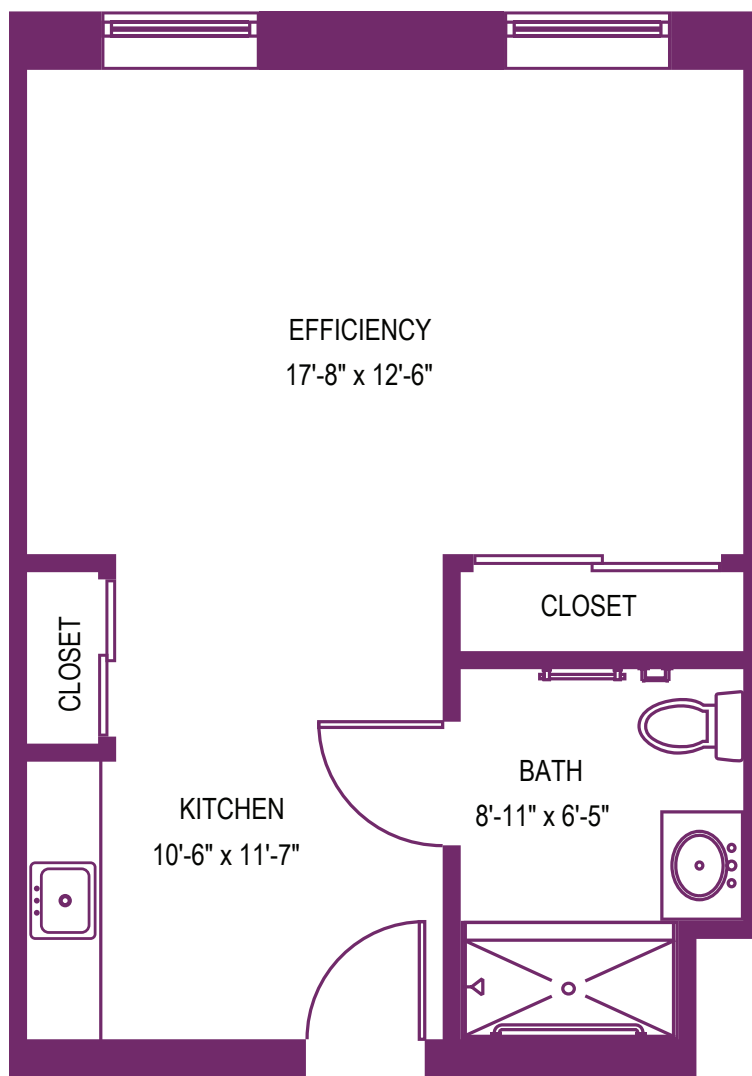

FEEL RIGHT
AT HOME

UPMC | SENIOR
COMMUNITIES

BEATTY POINTE VILLAGE

EFFICIENCY LARGE "A2"

438 Square Feet

BEATTY POINTE VILLAGE

700 Beatty Road
Monroeville, PA 15146
UPMCSeniorCommunities.com

SRLIV501859 SR/NC 12/16

© 2016 UPMC

UPMC
LIFE CHANGING MEDICINE