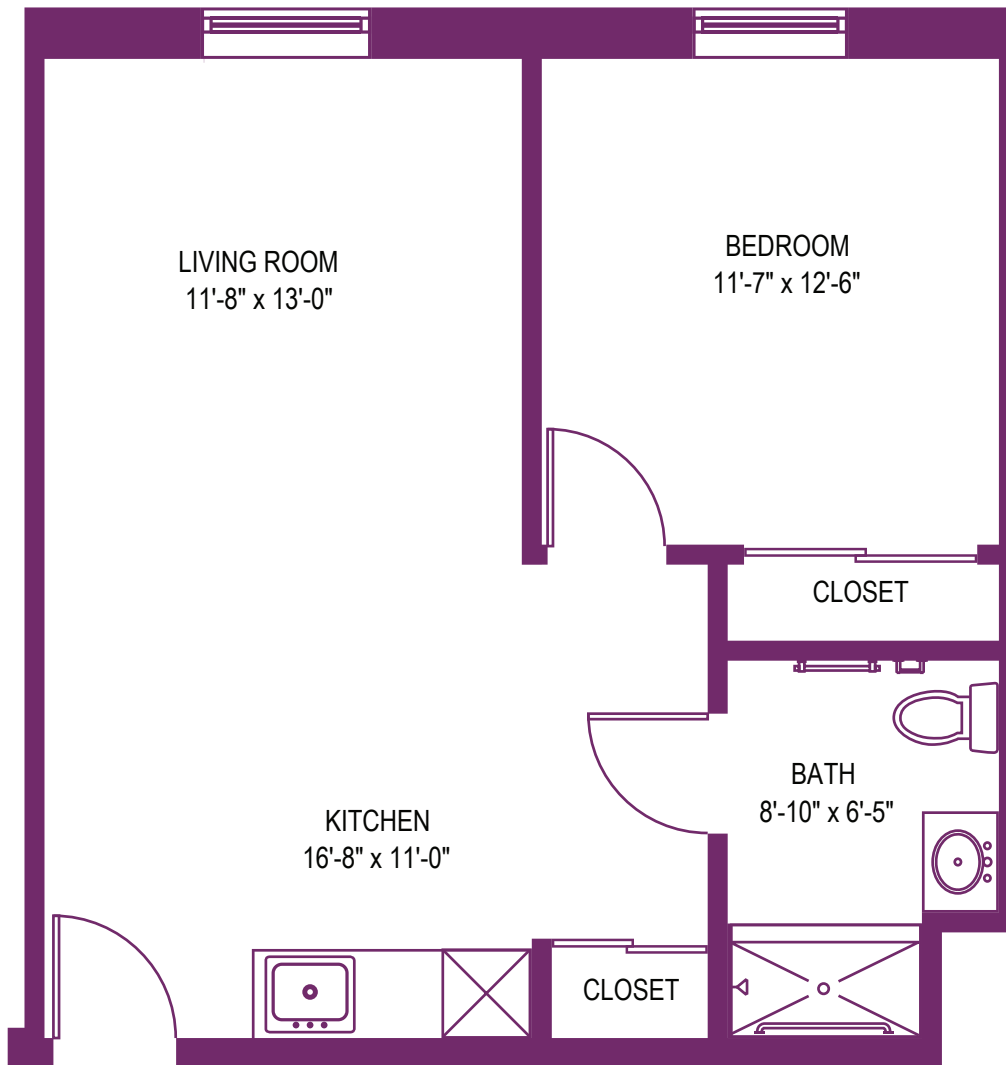

FEEL RIGHT
AT HOME

UPMC | SENIOR
COMMUNITIES

BEATTY POINTE VILLAGE

1 BEDROOM "B2"

580 Square Feet

BEATTY POINTE VILLAGE

700 Beatty Road
Monroeville, PA 15146
UPMCSeniorCommunities.com

SRLIV501859 SR/NC 12/16

© 2016 UPMC

UPMC
LIFE CHANGING MEDICINE

FEEL RIGHT
AT HOME

UPMC | SENIOR
COMMUNITIES

BEATTY POINTE VILLAGE

2 BEDROOM "C1"

945 Square Feet

BEATTY POINTE VILLAGE