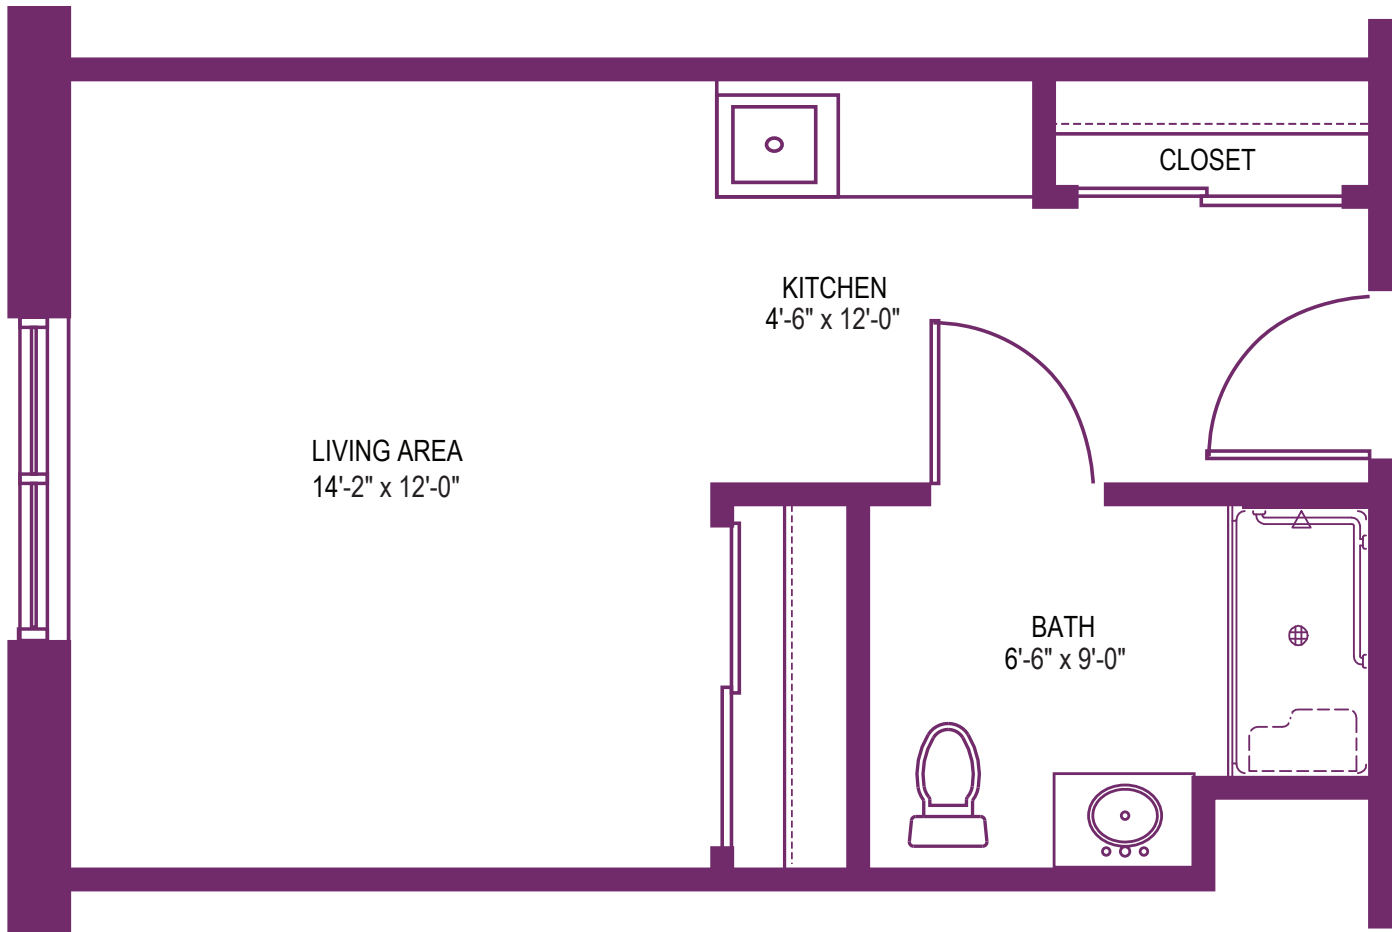

FEEL RIGHT
AT HOME

UPMC | SENIOR
COMMUNITIES

WEATHERWOOD MANOR

EFFICIENCY "A"

352 Square Feet

WEATHERWOOD MANOR

896 Weatherwood Lane
Greensburg, PA 15601
UPMCSeniorCommunities.com

UPMC
LIFE CHANGING MEDICINE

FEEL RIGHT
AT HOME

UPMC | SENIOR
COMMUNITIES

WEATHERWOOD MANOR

1 BEDROOM "E"

520 Square Feet

WEATHERWOOD MANOR

896 Weatherwood Lane
Greensburg, PA 15601
UPMCSeniorCommunities.com

SRLIV501860 SR/NC 08/16

© 2016 UPMC

UPMC
LIFE CHANGING MEDICINE

FEEL RIGHT
AT HOME

UPMC | SENIOR
COMMUNITIES

WEATHERWOOD MANOR

EFFICIENCY "C"

435 Square Feet

WEATHERWOOD MANOR