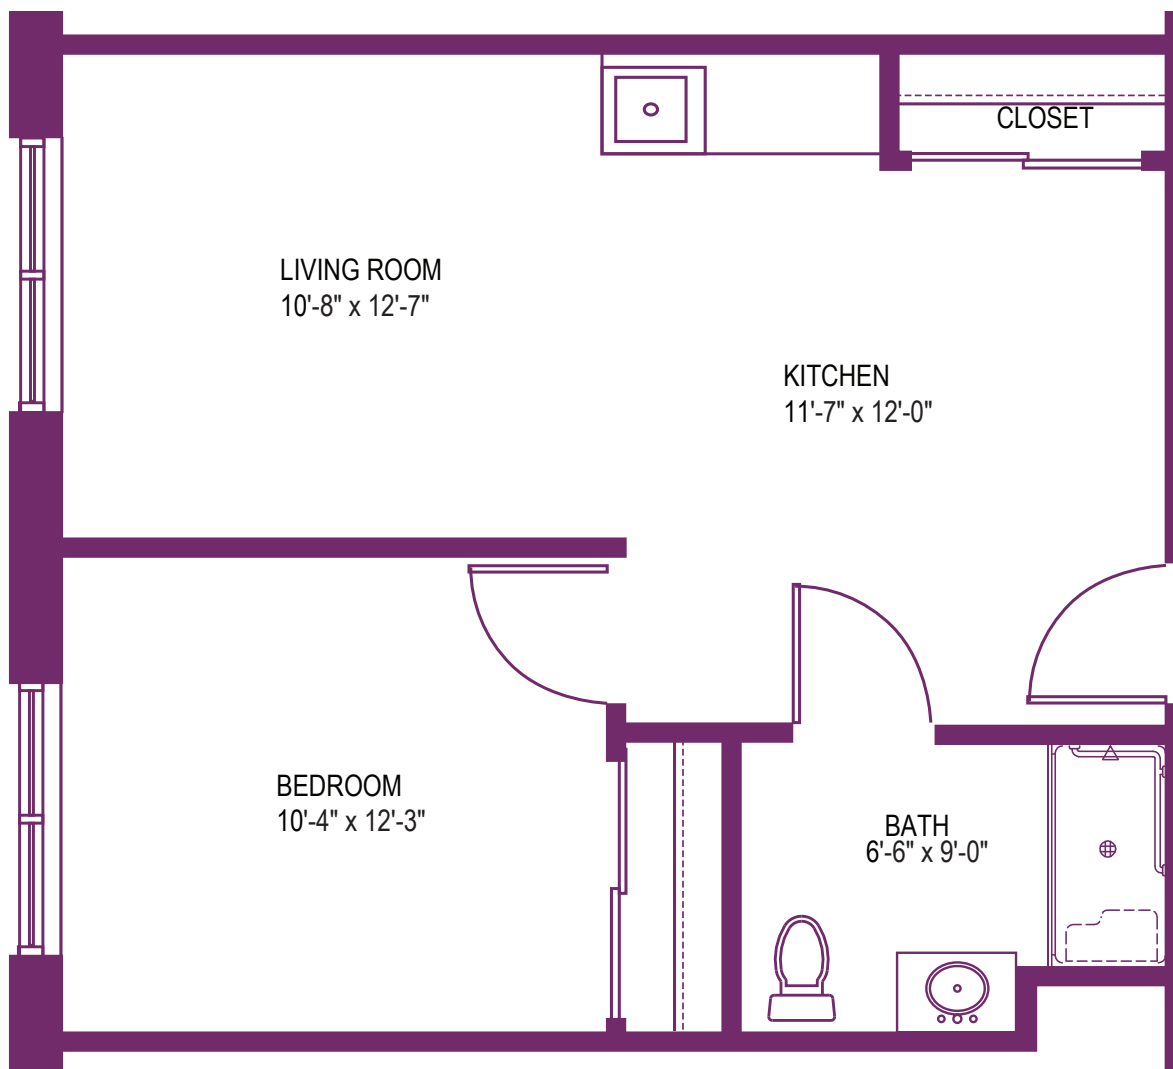

FEEL RIGHT
AT HOME

UPMC | SENIOR
COMMUNITIES

WEATHERWOOD MANOR

EFFICIENCY "A"

352 Square Feet

WEATHERWOOD MANOR

896 Weatherwood Lane
Greensburg, PA 15601
UPMCSeniorCommunities.com

UPMC
LIFE CHANGING MEDICINE

FEEL RIGHT
AT HOME

UPMC | SENIOR
COMMUNITIES

WEATHERWOOD MANOR

1 BEDROOM "E"

520 Square Feet

WEATHERWOOD MANOR

896 Weatherwood Lane
Greensburg, PA 15601
UPMCSeniorCommunities.com

SRLIV501860 SR/NC 08/16

© 2016 UPMC

UPMC
LIFE CHANGING MEDICINE

FEEL RIGHT
AT HOME

UPMC | SENIOR
COMMUNITIES

WEATHERWOOD MANOR

EFFICIENCY "C"

435 Square Feet

WEATHERWOOD MANOR