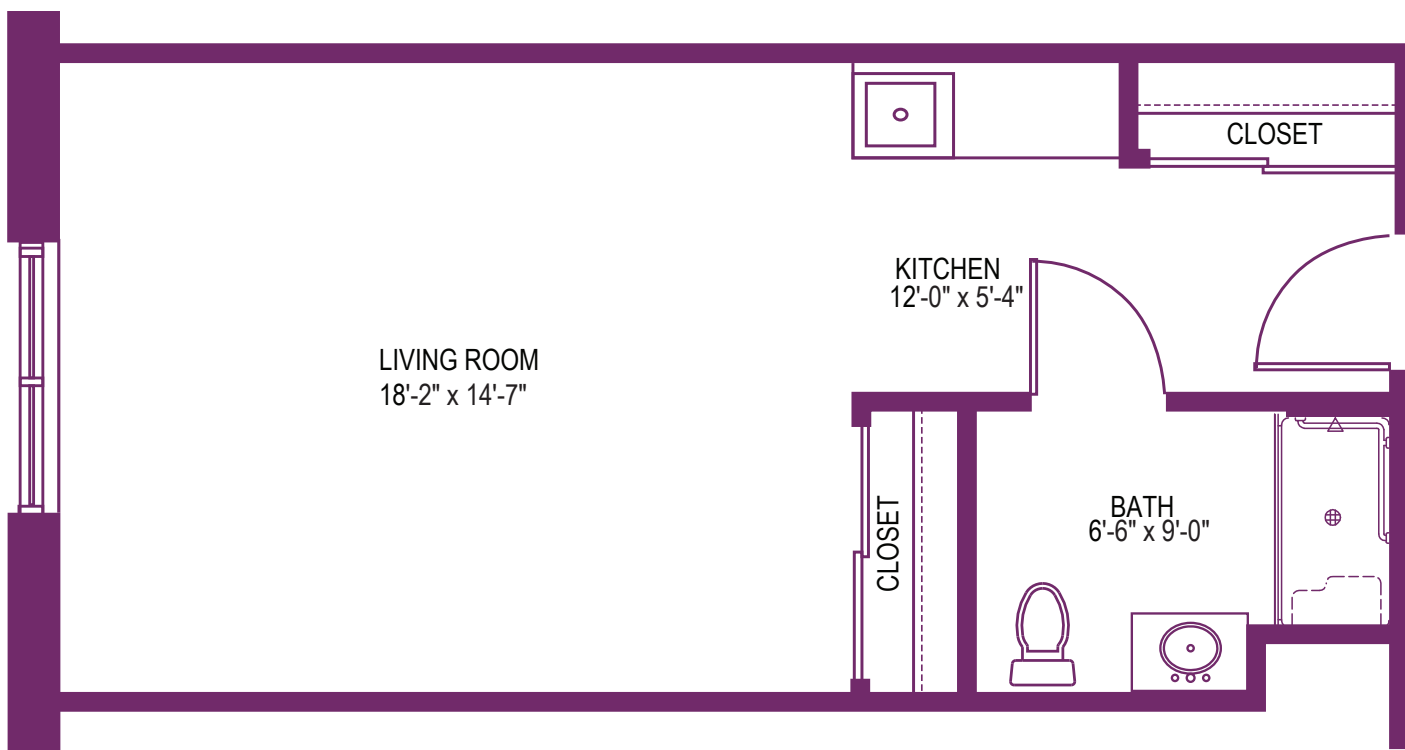

FEEL RIGHT
AT HOME

UPMC | SENIOR
COMMUNITIES

WEATHERWOOD MANOR

EFFICIENCY "A"

352 Square Feet

WEATHERWOOD MANOR

896 Weatherwood Lane
Greensburg, PA 15601
UPMCSeniorCommunities.com

UPMC
LIFE CHANGING MEDICINE

FEEL RIGHT
AT HOME

UPMC | SENIOR
COMMUNITIES

WEATHERWOOD MANOR

1 BEDROOM "E"

520 Square Feet

WEATHERWOOD MANOR

896 Weatherwood Lane
Greensburg, PA 15601
UPMCSeniorCommunities.com

SRLIV501860 SR/NC 08/16

© 2016 UPMC

UPMC
LIFE CHANGING MEDICINE

FEEL RIGHT
AT HOME

UPMC | SENIOR
COMMUNITIES

WEATHERWOOD MANOR

EFFICIENCY "C"

435 Square Feet

WEATHERWOOD MANOR