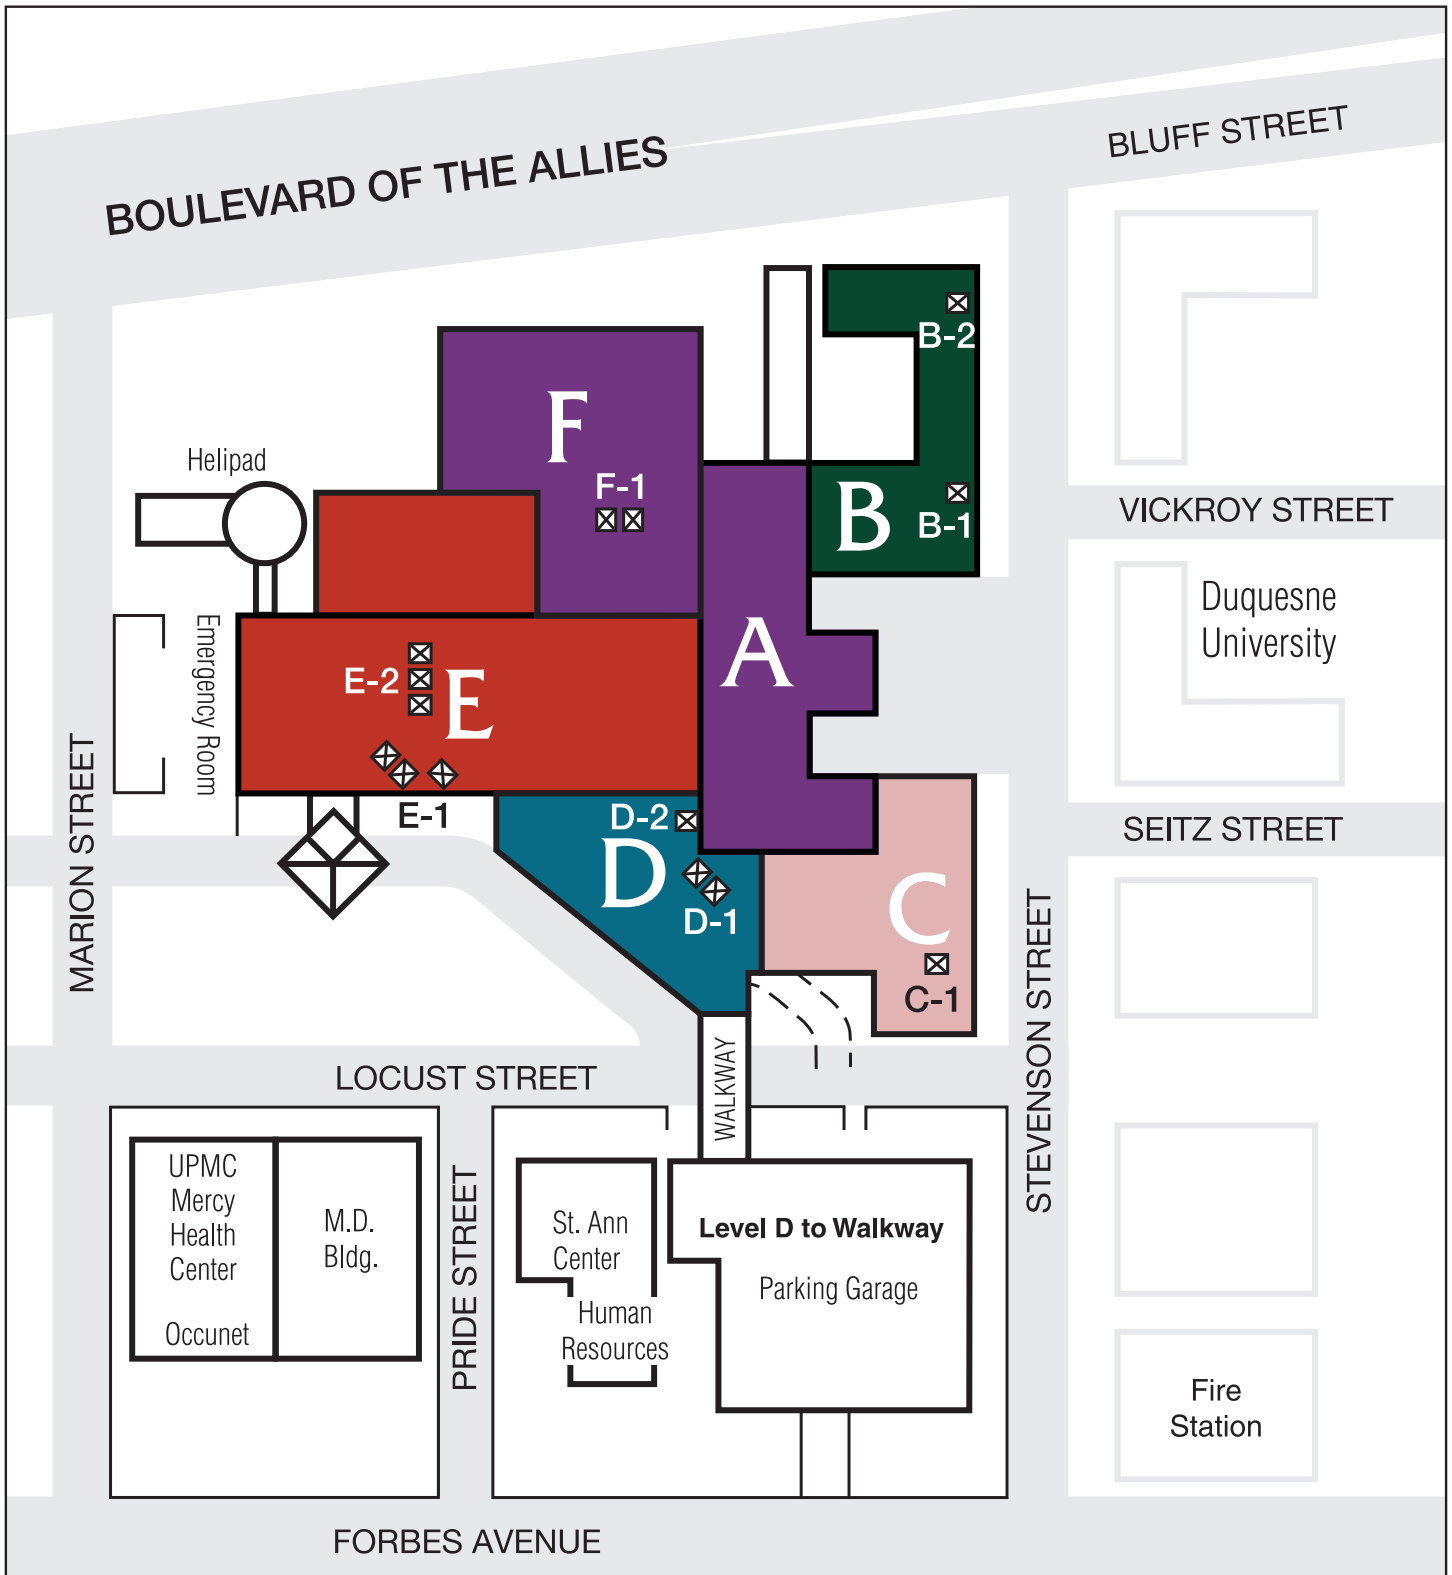

Wayfinder Campus Map

UPMC Mercy