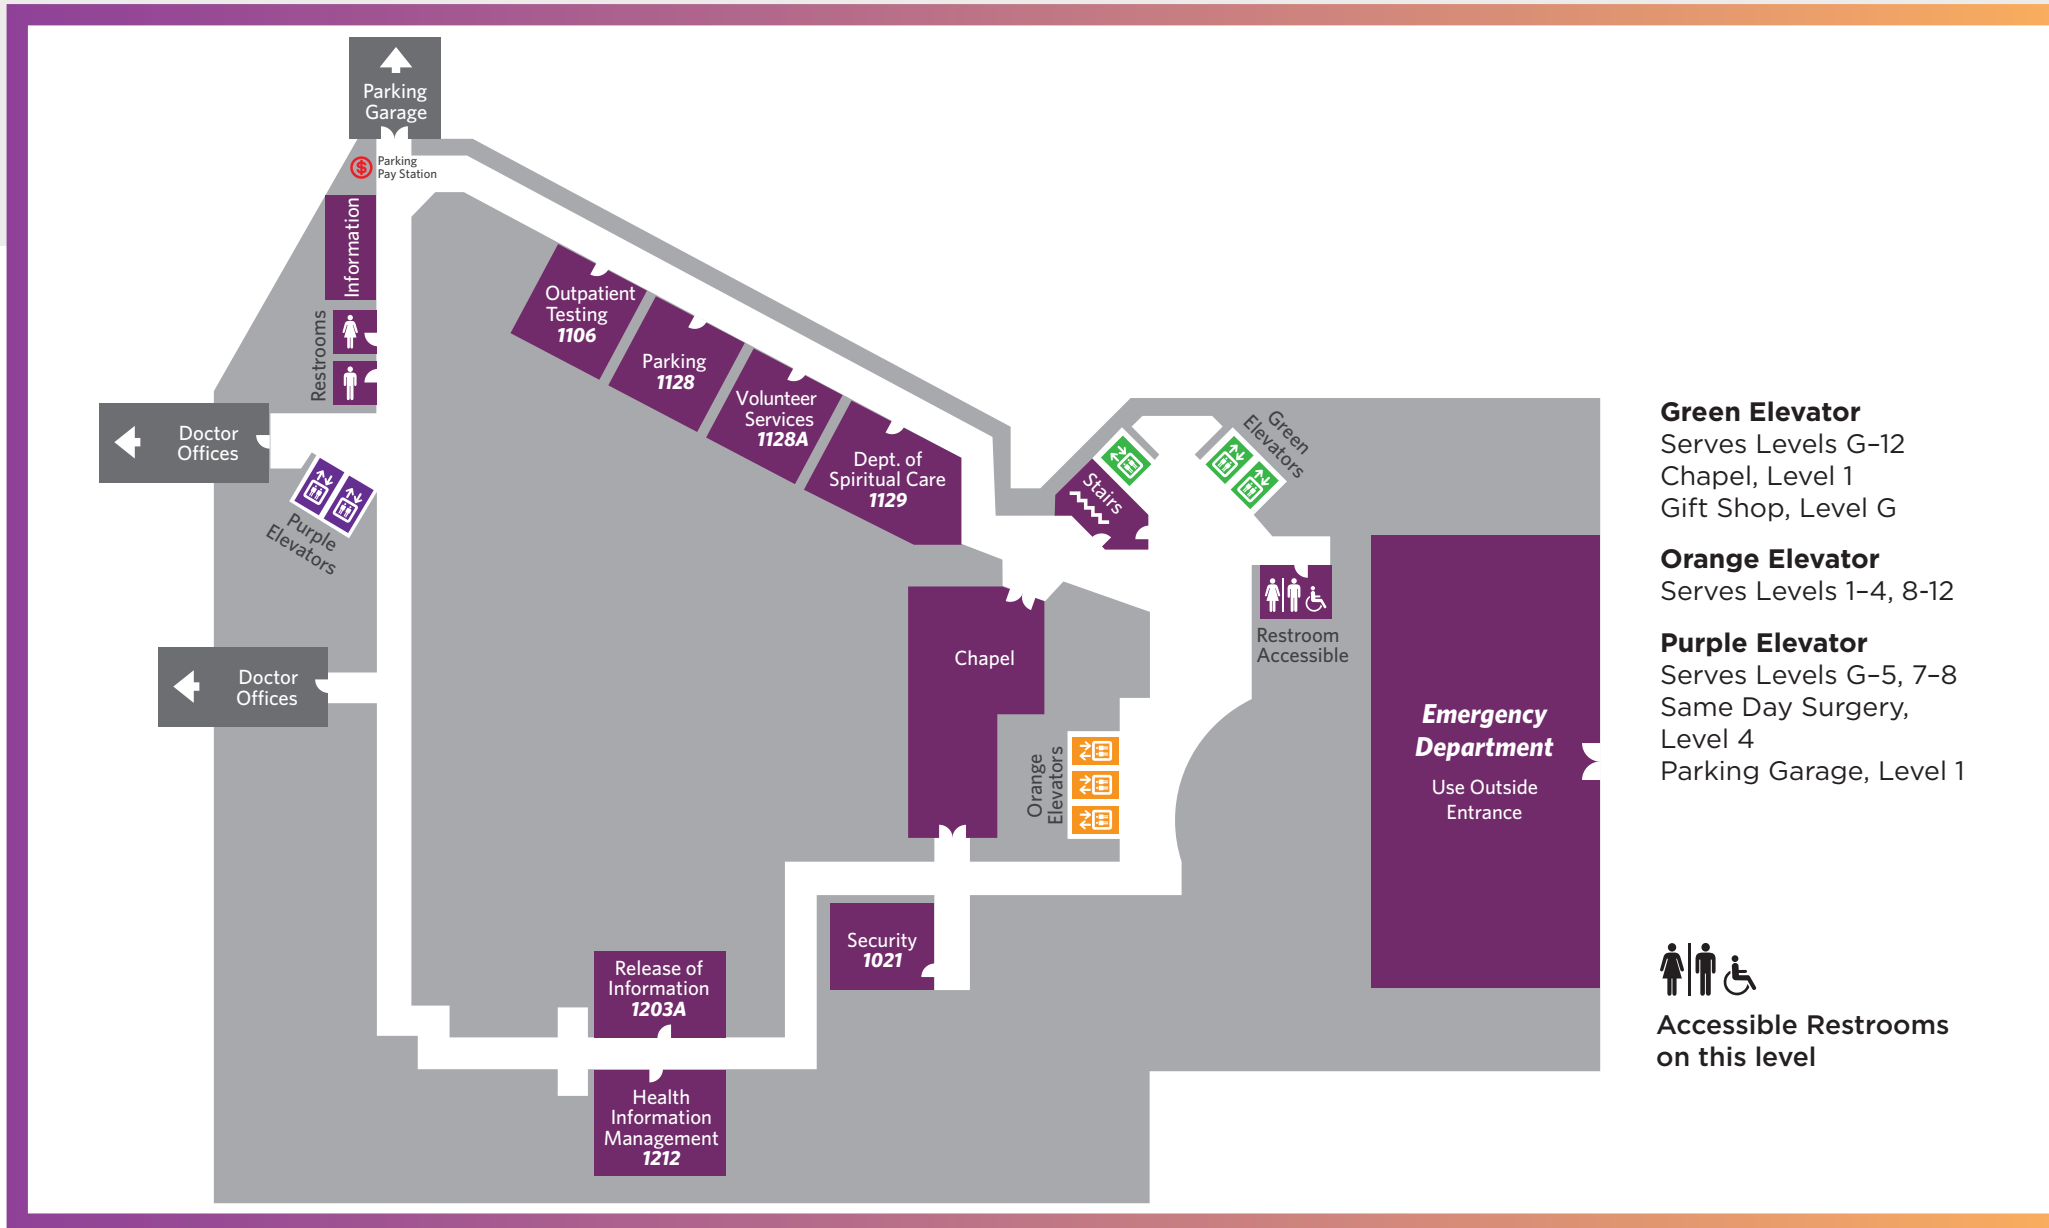

# UPMC MERCY GROUND FLOOR

1400 LOCUST ST, PITTSBURGH, PA 15219

UPMC | MERCY

# UPMC MERCY LEVEL 1

1400 LOCUST ST, PITTSBURGH, PA 15219

UPMC | MERCY

**Green Elevator**

Serves Levels G-12  
Chapel, Level 1  
Gift Shop, Level G

**Orange Elevator**

Serves Levels 1-4, 8-12

**Purple Elevator**

# UPMC MERCY LEVEL 2

1400 LOCUST ST, PITTSBURGH, PA 15219

UPMC | MERCY

**Green Elevator**  
Serves Levels G-12  
Chapel, Level 1  
Gift Shop, Level G

**Yellow Elevator**  
Serves Levels 2-8  
Cafeteria, Level 2

# UPMC MERCY LEVEL 3

1400 LOCUST ST, PITTSBURGH, PA 15219

UPMC | MERCY

- Green Elevator**  
Serves Levels G-12  
Chapel, Level 1  
Gift Shop, Level G
- Yellow Elevator**  
Serves Levels 2-8  
Cafeteria, Level 2
- Orange Elevator**  
Serves Levels 1-4, 8-12
- Purple Elevator**  
Serves Levels G-5, 7-8  
Same Day Surgery,  
Level 4  
Parking Garage, Level 1