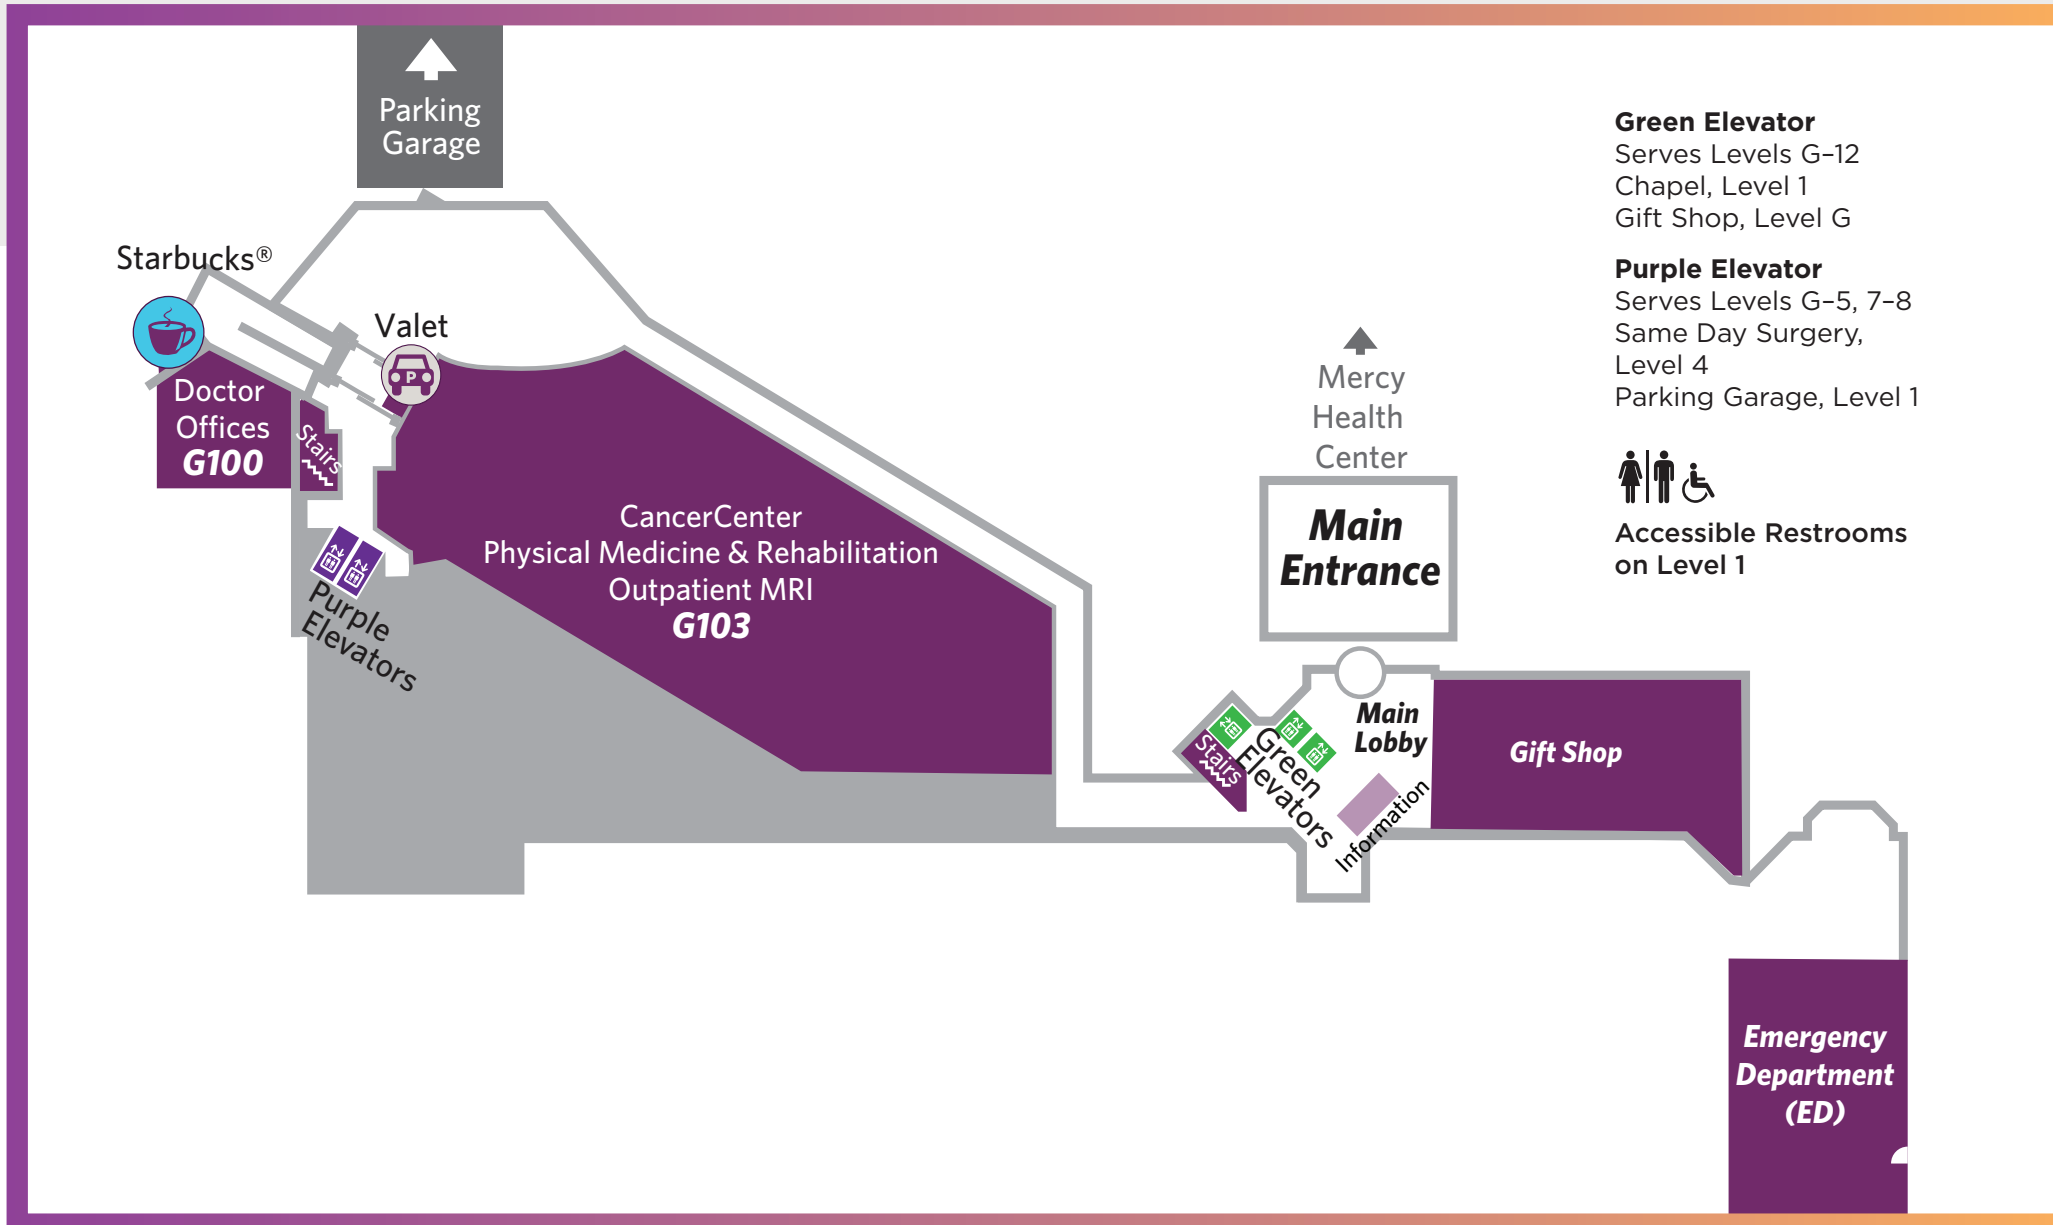

# UPMC MERCY GROUND FLOOR

1400 LOCUST ST, PITTSBURGH, PA 15219

UPMC | MERCY

# UPMC MERCY LEVEL 1

1400 LOCUST ST, PITTSBURGH, PA 15219

UPMC | MERCY

**Green Elevator**

Serves Levels G-12  
Chapel, Level 1  
Gift Shop, Level G

**Orange Elevator**

Serves Levels 1-4, 8-12

**Purple Elevator**

# UPMC MERCY LEVEL 2

1400 LOCUST ST, PITTSBURGH, PA 15219

UPMC | MERCY

**Green Elevator**  
Serves Levels G-12  
Chapel, Level 1  
Gift Shop, Level G

**Yellow Elevator**  
Serves Levels 2-8  
Cafeteria, Level 2

# UPMC MERCY LEVEL 3

1400 LOCUST ST, PITTSBURGH, PA 15219

UPMC | MERCY

- Green Elevator**  
Serves Levels G-12  
Chapel, Level 1  
Gift Shop, Level G
- Yellow Elevator**  
Serves Levels 2-8  
Cafeteria, Level 2
- Orange Elevator**  
Serves Levels 1-4, 8-12
- Purple Elevator**  
Serves Levels G-5, 7-8  
Same Day Surgery,  
Level 4  
Parking Garage, Level 1