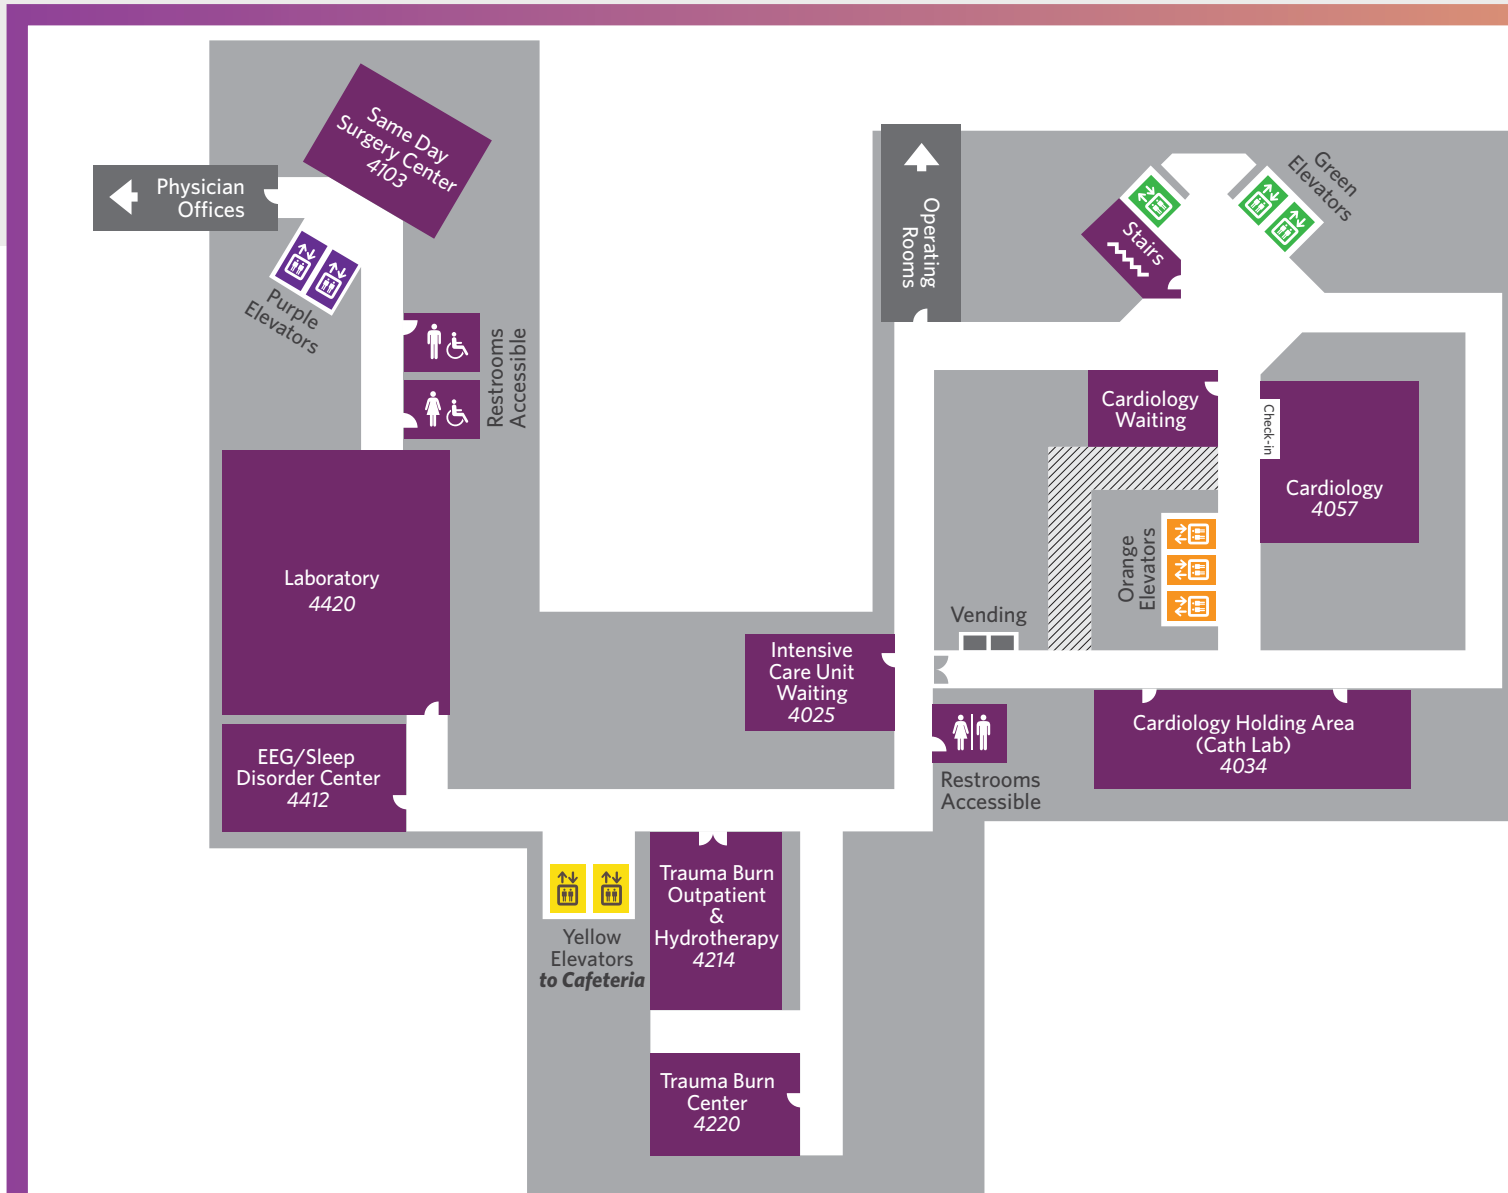

**Orange Elevator**  
Serves Levels 1-4, 8-12

**Purple Elevator**  
Serves Levels G-5, 7-8  
Same Day Surgery,  
Level 4  
Parking Garage, Level 1

**Accessible Restrooms  
on Level 1**

# UPMC MERCY LEVEL 3

1400 LOCUST ST, PITTSBURGH, PA 15219

UPMC | MERCY

- Green Elevator**  
Serves Levels G-12  
Chapel, Level 1  
Gift Shop, Level G
- Yellow Elevator**  
Serves Levels 2-8  
Cafeteria, Level 2
- Orange Elevator**  
Serves Levels 1-4, 8-12
- Purple Elevator**  
Serves Levels G-5, 7-8  
Same Day Surgery,  
Level 4  
Parking Garage, Level 1

**Accessible Restrooms on Level 1**

### Green Elevator

Serves Levels G-12  
Chapel, Level 1  
Gift Shop, Level G