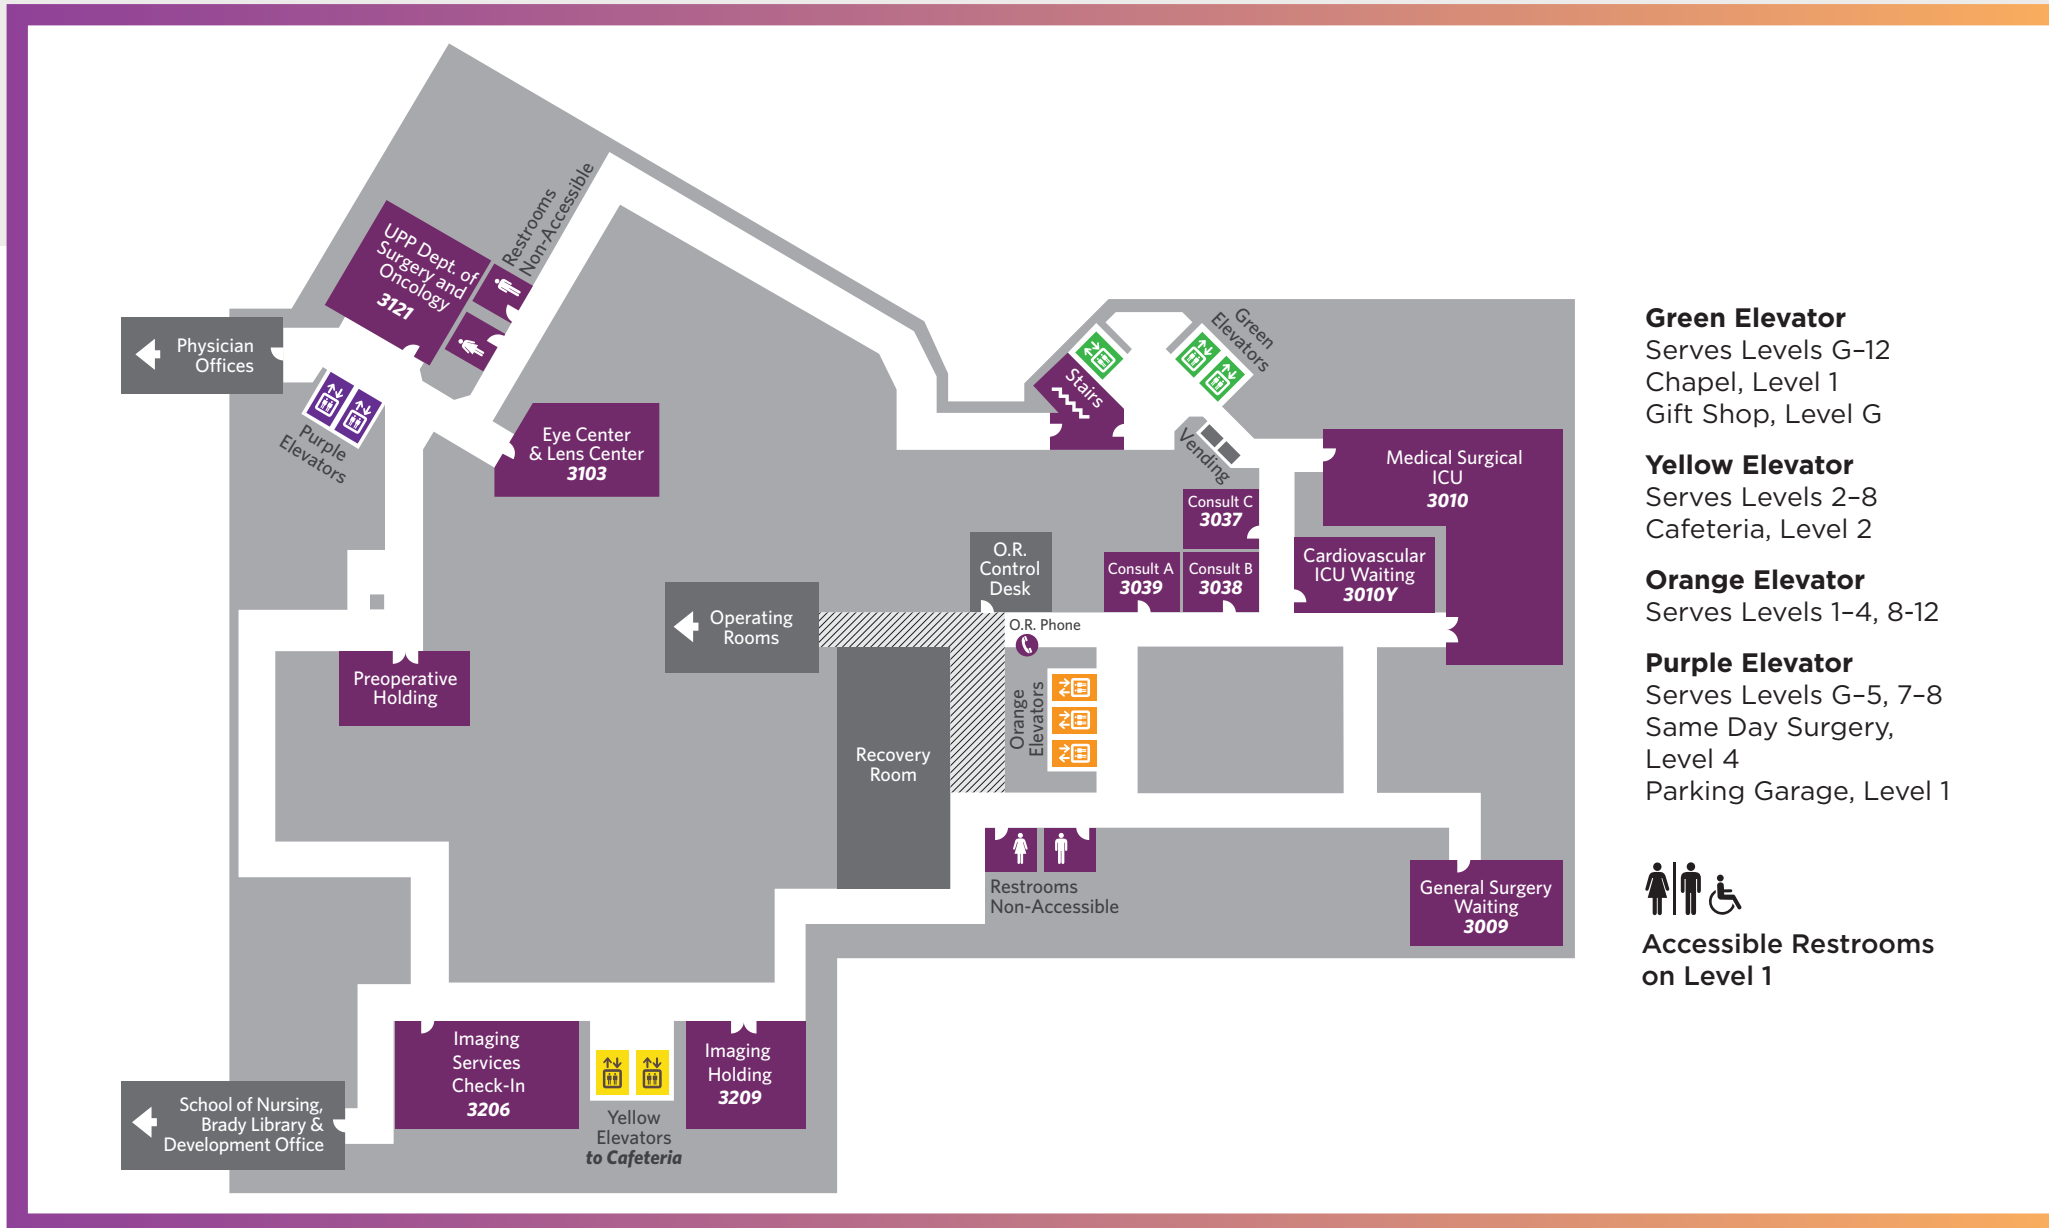

# UPMC MERCY LEVEL 1

1400 LOCUST ST, PITTSBURGH, PA 15219

UPMC | MERCY

**Green Elevator**

Serves Levels G-12  
Chapel, Level 1  
Gift Shop, Level G

**Orange Elevator**

Serves Levels 1-4, 8-12

**Purple Elevator**

# UPMC MERCY LEVEL 2

1400 LOCUST ST, PITTSBURGH, PA 15219

UPMC | MERCY

**Green Elevator**  
Serves Levels G-12  
Chapel, Level 1  
Gift Shop, Level G

**Yellow Elevator**  
Serves Levels 2-8  
Cafeteria, Level 2

**Orange Elevator**  
Serves Levels 1-4, 8-12

**Purple Elevator**  
Serves Levels G-5, 7-8  
Same Day Surgery,  
Level 4  
Parking Garage, Level 1

**Accessible Restrooms  
on Level 1**

# UPMC MERCY LEVEL 3

1400 LOCUST ST, PITTSBURGH, PA 15219

UPMC | MERCY

- Green Elevator**  
Serves Levels G-12  
Chapel, Level 1  
Gift Shop, Level G
- Yellow Elevator**  
Serves Levels 2-8  
Cafeteria, Level 2
- Orange Elevator**  
Serves Levels 1-4, 8-12
- Purple Elevator**  
Serves Levels G-5, 7-8  
Same Day Surgery,  
Level 4  
Parking Garage, Level 1