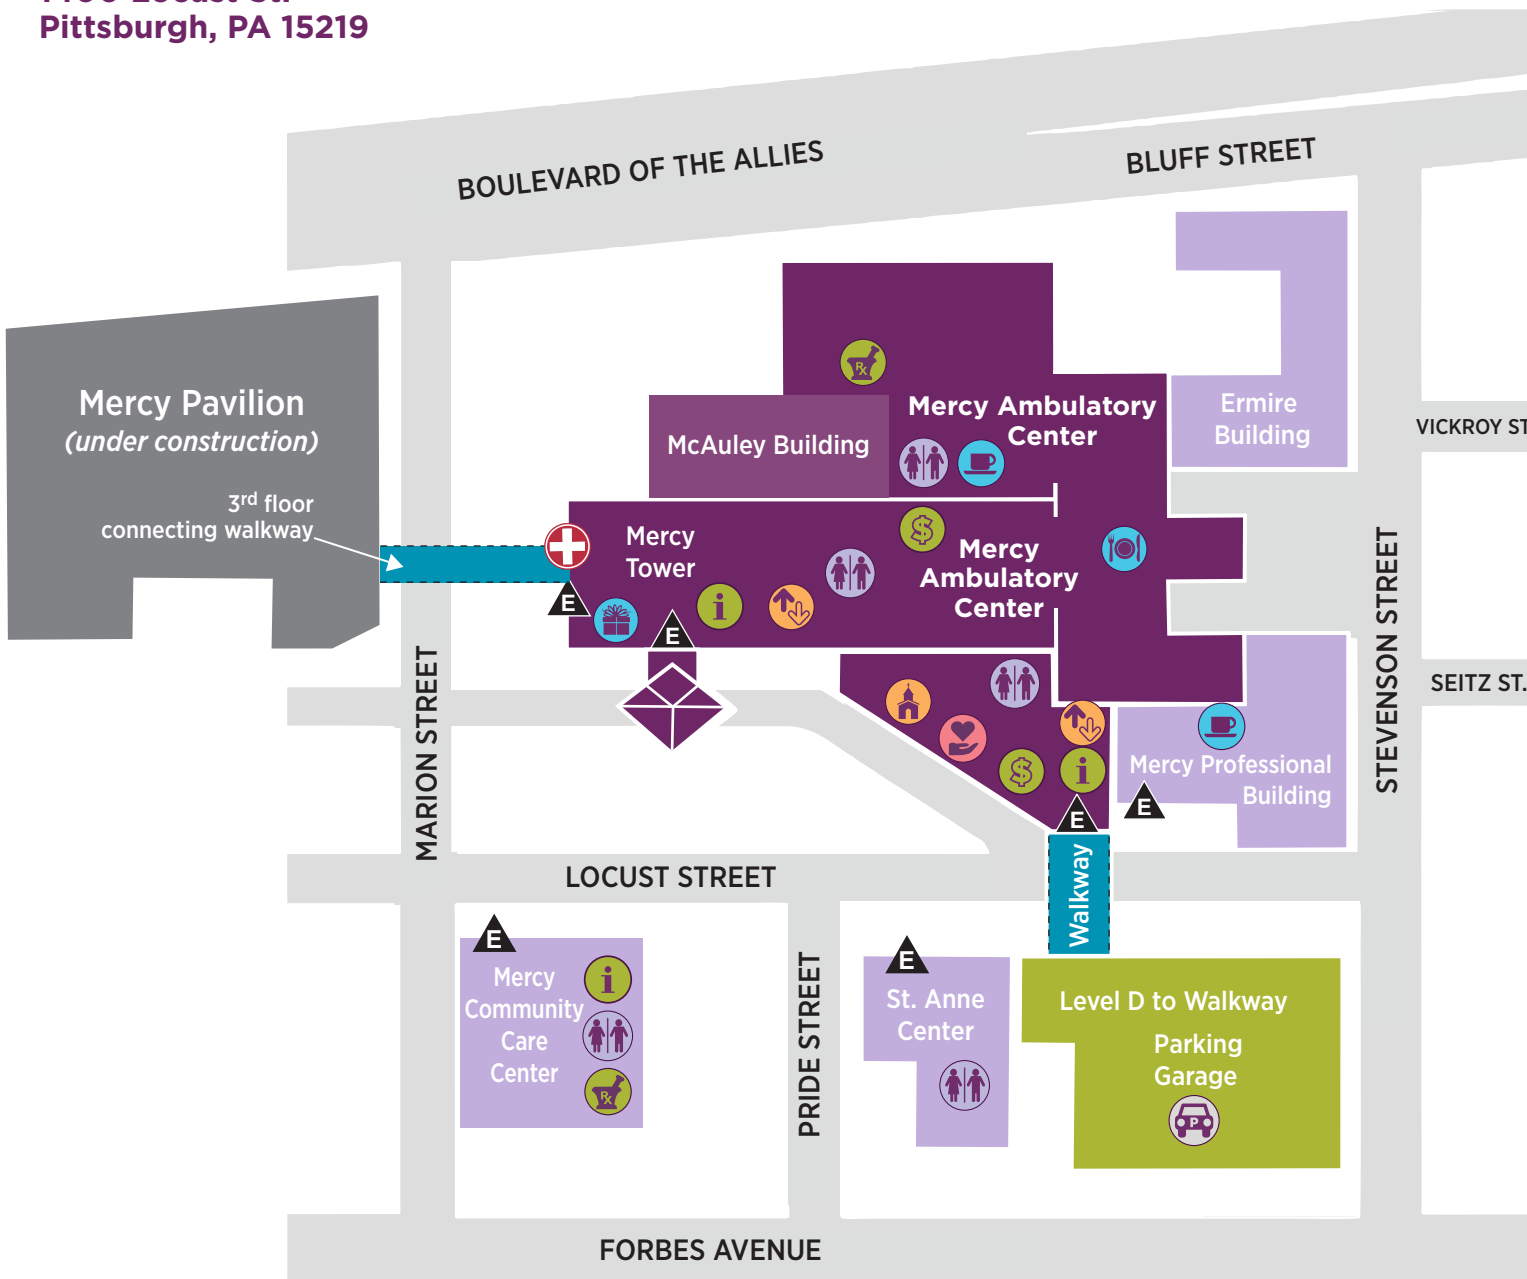

1400 Locust St.
Pittsburgh, PA 15219

- ATM
- Cafeteria
- Café
- Chapel
- Elevators
- Emergency Department (ED)
- Entrance
- Gift Shop
- Information Desk
- Parking Garage
- Pharmacy
- Restrooms
- Volunteer Services